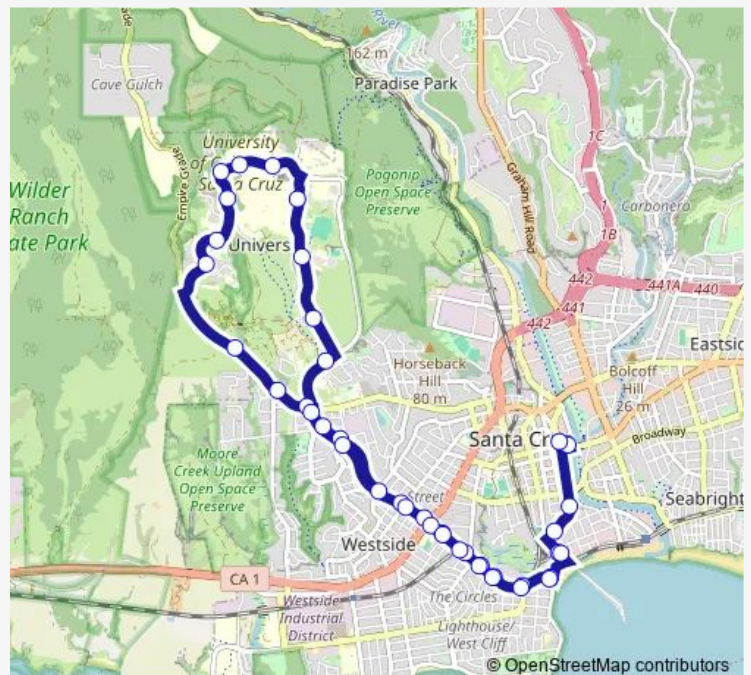

Heller Dr (Ucsc - Oakes College)

Heller Dr (Ucsc - Rachel Carson College & Porter)

Heller Dr (Ucsc - Kerr Hall)

Route schedule

River St S. & Soquel Ave — Front & Soquel Ave

Monday 07:00-23:30

Tuesday 07:00-23:30

Wednesday 07:00-23:30

Thursday 07:00-23:30

Friday 07:00-23:30

Saturday 08:05-23:05

Sunday 08:05-23:05

Route info

Direction: River St S. & Soquel Ave

Stops: 40

Trip Duration: 0 hour 39 min

19 — Ucsc via West Gate - Bay

Heller Dr & Mclaughlin Dr (Ucsc - Kresge College)

Mclaughlin Dr (Ucsc - Science Hill)

Mclaughlin Dr (Ucsc - College 9 & John R. Lewis)

Hagar Dr (Ucsc - Bookstore, Cowell & Stevenson)

Hagar Dr (Ucsc - East Remote Parking)

Hagar Dr & Village Rd (Ucsc - The Farm)

Coolidge Dr & Hagar Ct (Ucsc - Lower Campus)

Bay Dr & High

Bay Dr & Nobel Dr

Bay & King

Bay & Mission (Bay View School)

Bay & Seaside