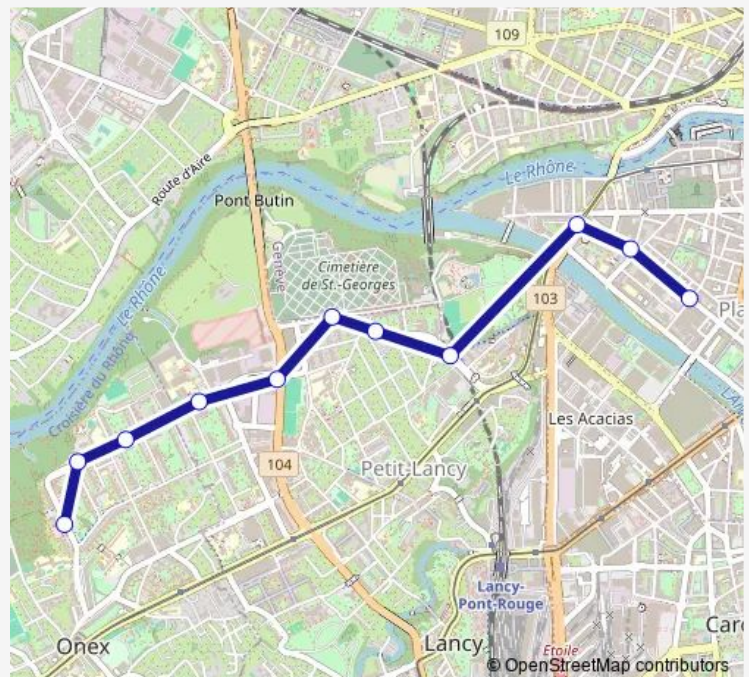

### Direction

Onex, cité — Genève, Jonction

14 stops

[Open route schedule](#)

Onex, cité

Onex, Maison Onésienne

Onex, Bois Carrien

Onex, marché

### Route schedule

Onex, cité — Genève, Jonction

Monday	24:38 <sup>+1</sup>
Tuesday	—
Wednesday	—
Thursday	24:38 <sup>+1</sup>
Friday	24:38 <sup>+1</sup>
Saturday	—
Sunday	24:38 <sup>+1</sup>

### Route info

Direction: Onex, cité

Stops: 14

Trip Duration: 0 hour 14 min

19 — B 19

## Route info

Direction: Genève, Musée d'ethnographie

Stops: 11

Trip Duration: 0 hour 12 min