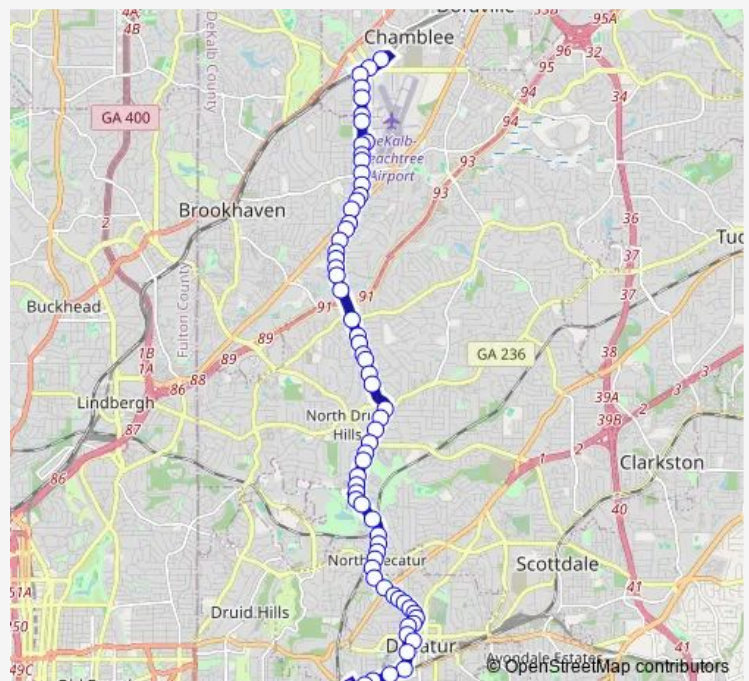

W COLLEGE AVE @ DREXEL AVE

W HOWARD AVE @ ADAIR ST

W Howard AVE @ Greenwood Cir

Commerce DR @ W Howard Ave

Commerce DR @ Robin St

Decatur Station - BUS Loop

Commerce DR @ W Ponce DE Leon Ave

Clairemont AVE @ Williams St

Clairmont RD @ Powell Ln

Clairmont RD @ Ladson Ct

Clairmont RD @ Clairmont Cir

Route schedule

East Lake Station - South Loop — Chamblee Station - East Loop

Monday 05:25-00:35⁺¹

Tuesday 05:25-00:35⁺¹

Wednesday 05:25-00:35⁺¹

Thursday 05:25-00:35⁺¹

Friday 05:25-00:35⁺¹

Saturday 05:45-23:05

Sunday 05:45-23:05

Route info

Direction: East Lake Station - South Loop

Stops: 62

Trip Duration: 0 hour 35 min

19 — Clairmont Road / Howard Avenue

Clairmont RD @ Desmond Dr

Clairmont RD @ Starvine Way

Clairmont RD @ Clairmont Lk

VA Hospital

CLAIRMONT RD @ 1751

Clairmont RD @ Butler Ln

Clairmont RD @ Butler Ln