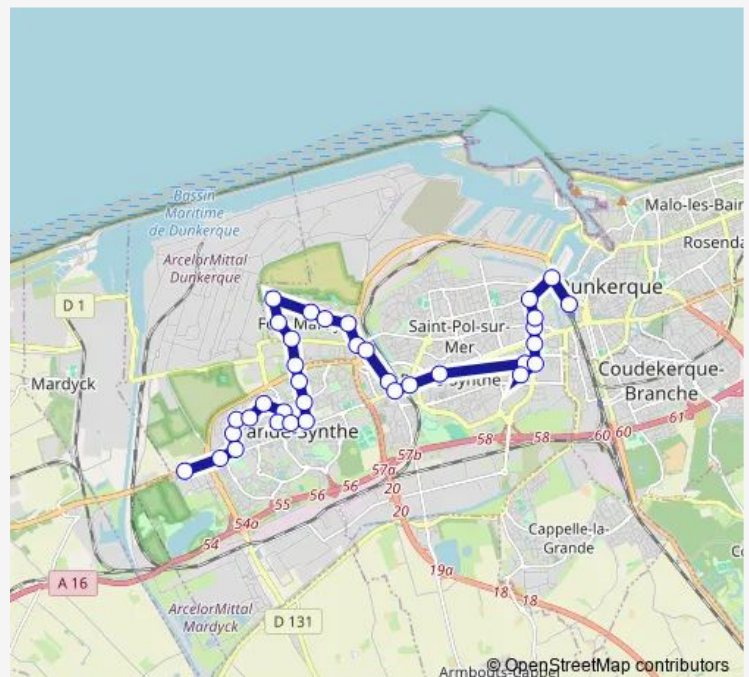

### Route schedule

Grande Synthe Puythouck — Dunkerque Gare

Monday 07:00-19:13

Tuesday 07:00-19:13

Wednesday 07:00-19:13

Thursday 07:00-19:13

Friday 07:00-19:13

Saturday 07:00-19:13

### Route info

Direction: Grande Synthe Puythouck

Stops: 35

Trip Duration: 0 hour 42 min

19 — Grande-Synthe Puythouck - Dunkerque Gare

Bosquet

Bilcke

Peres