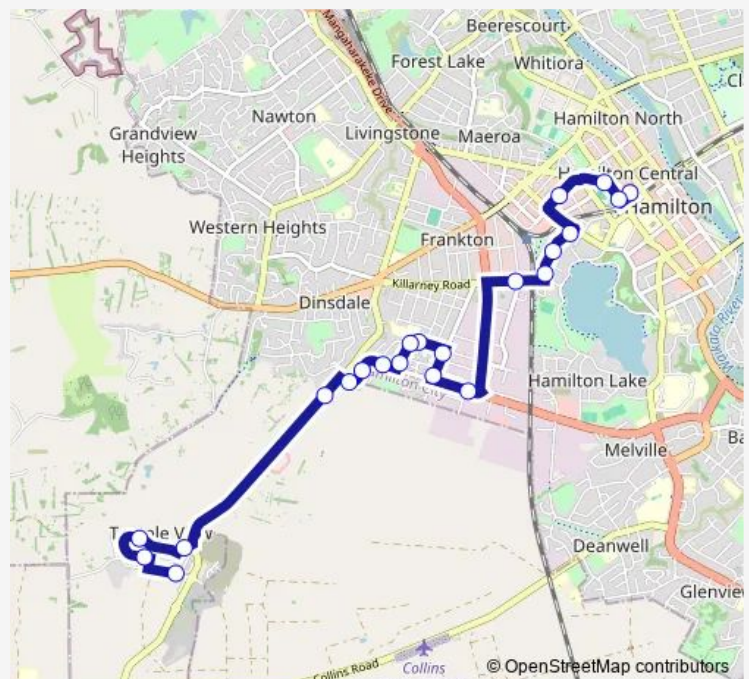

154 Duke St

73 Higgins Rd

Opp 100 Higgins Rd

274 Kahikatea Dr (Opposite Admark Visual Imaging)

54 Killarney Rd

Opp 77 Queens Ave

10 Queens Ave

38 King St

Thursday 07:23-19:23

Friday 07:23-19:23

Saturday 07:24-17:24

Sunday 07:24-17:24

Route info

Direction: 13 Foster St (Outside Mormon Church)

Stops: 21

Trip Duration: 0 hour 24 min

19 — Bremworth / Templeview

Direction

1 Poaka Ave — Transport Centre

26 stops

[Open route schedule](#)

1 Poaka Ave

15 Poaka Ave

23 Poaka Ave

Direction: 1 Poaka Ave

Stops: 26

Trip Duration: 0 hour 21 min

Direction

Transport Centre (Platform S) — 1 Poaka Ave

28 stops

[Open route schedule](#)

Transport Centre (Platform S)