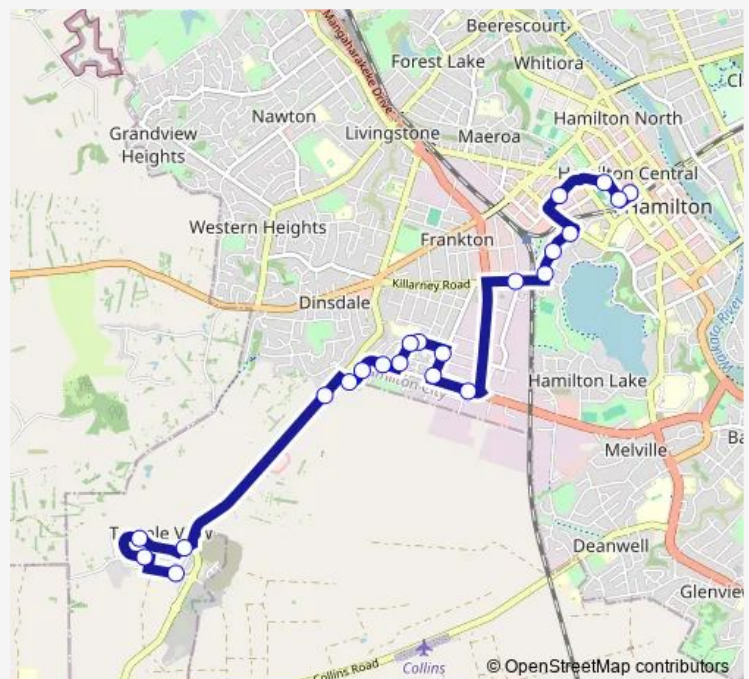

154 Duke St

73 Higgins Rd

Opp 100 Higgins Rd

274 Kahikatea Dr (Opposite Admark Visual Imaging)

54 Killarney Rd

Opp 77 Queens Ave

10 Queens Ave

38 King St

Thursday 07:23-19:23

Friday 07:23-19:23

Saturday 07:24-17:24

Sunday 07:24-17:24

Route info

Direction: 13 Foster St (Outside Mormon Church)

Stops: 21

Trip Duration: 0 hour 24 min

19 — Bremworth / Templeview

Direction

1 Poaka Ave — Transport Centre

26 stops

[Open route schedule](#)

1 Poaka Ave

15 Poaka Ave

23 Poaka Ave

Direction: 1 Poaka Ave

Stops: 26

Trip Duration: 0 hour 25 min

Direction

Transport Centre (Platform S) — 1 Poaka Ave

28 stops

[Open route schedule](#)

Transport Centre (Platform S)