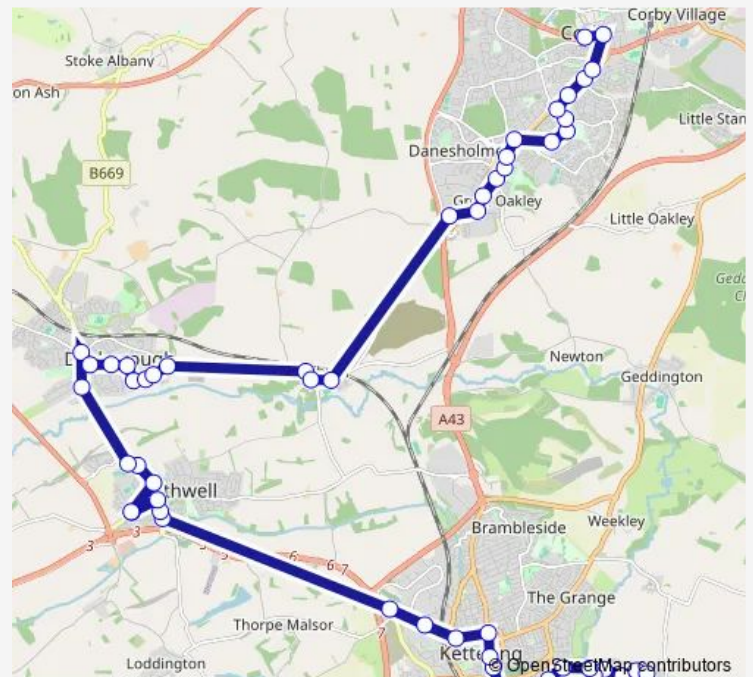

Gleneagles Close

Kylesku Crescent

French Drive

Wavel Close

St Johns Road

Science Academy

Oak Road

Hillcrest Avenue

Linden Avenue

Sunley Court

St Mary's Hospital

Route schedule

Churchill Way — George Street

| | |
|-----------|-------------|
| Monday | 07:44-19:44 |
| Tuesday | 07:44-19:44 |
| Wednesday | 07:44-19:44 |
| Thursday | 07:44-19:44 |
| Friday | 07:44-19:44 |
| Saturday | 07:44-19:44 |
| Sunday | — |

Route info

Direction: Churchill Way

Stops: 63

Trip Duration: 1 hour 15 min

19 — Ise Lodge - Corby

Police Station

Bus Interchange

Newland Centre

Railway View

Hospital

Gipsy Lane

Jubilee Street

Gordon Street

War Memorial

Moorfield Road

Moorfield Road