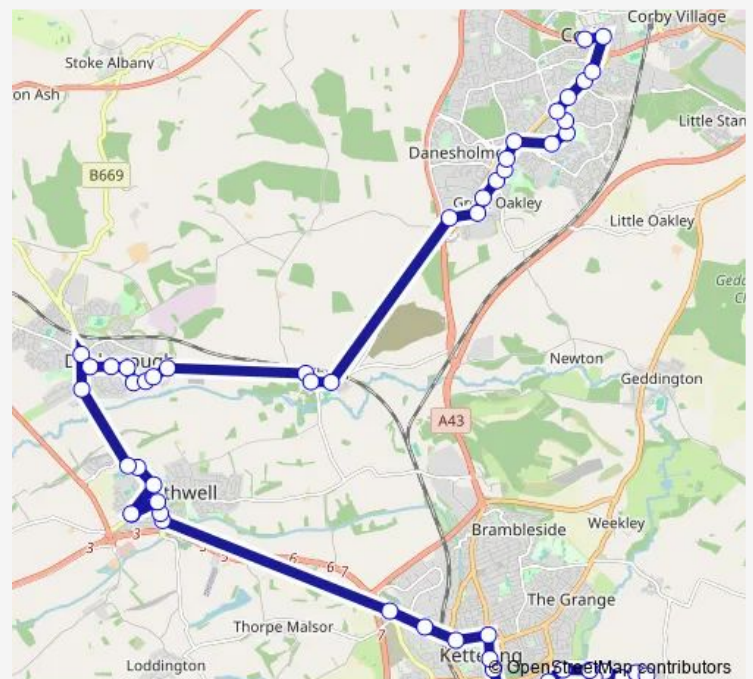

Gleneagles Close

Kylesku Crescent

French Drive

Wavel Close

St Johns Road

Science Academy

Oak Road

Hillcrest Avenue

Linden Avenue

Sunley Court

St Mary's Hospital

Route schedule

Churchill Way — George Street

Monday	07:44-19:44
Tuesday	07:44-19:44
Wednesday	07:44-19:44
Thursday	07:44-19:44
Friday	07:44-19:44
Saturday	07:44-19:44
Sunday	—

Route info

Direction: Churchill Way

Stops: 63

Trip Duration: 1 hour 15 min

19 — Ise Lodge - Corby

BusMaps

Police Station

Bus Interchange

Moorfield Road

The Maltings

Cricket Ground

Medical Centre

Brooke Close

Station Road

Paddock Lane

Breakleys Road