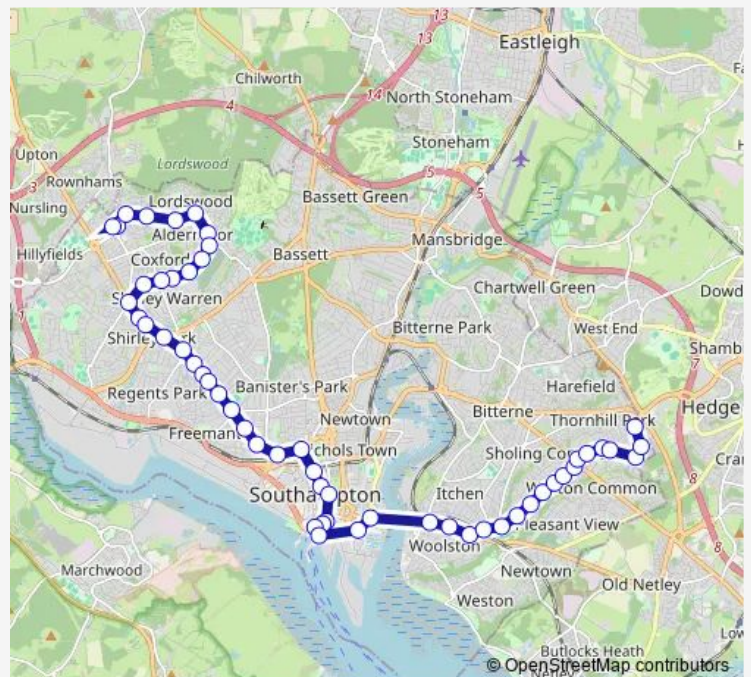

Thursday 05:05-23:55

Friday 05:05-23:55

Saturday 05:05-23:55

Sunday 06:10-23:55

Route info

Direction: Lord's Hill Centre

Stops: 53

Trip Duration: 1 hour 16 min

Vincent's Walk

Westquay

Holyrood Church

Telephone House

Platform Tavern

Ocean Village

Itchen Bridge West

Bridge Link Road

Fairfax Court

Direction

Fairfax Court — Lord's Hill Centre

52 stops

[Open route schedule](#)

Fairfax Court

Holcroft Road

Ellwood Avenue