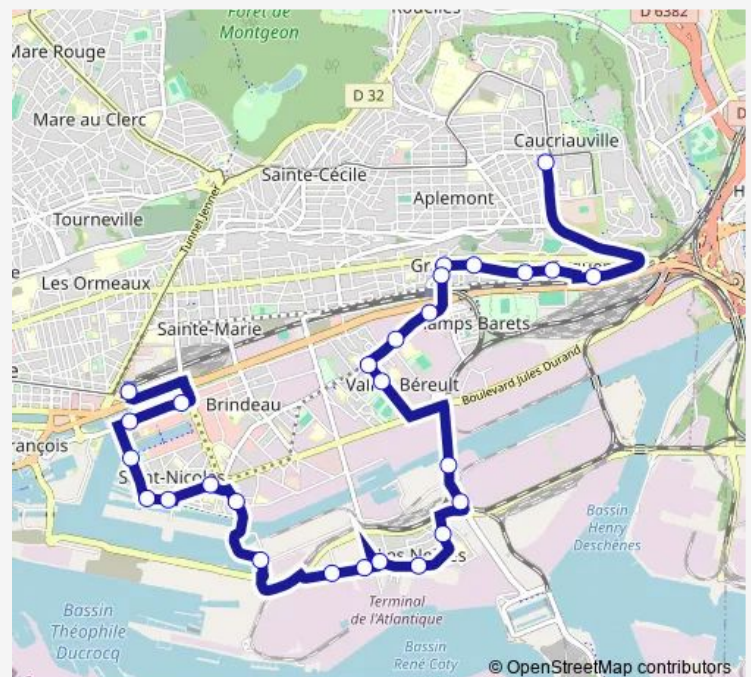

Bus 19 Gares - Mt Lecomte

[Go to website](#)

Direction

Gares — Mt Lecomte

27 stops

[Open route schedule](#)

- Gares
- Docks Vauban
- P. Vatine
- Bains des Docks
- Bellot
- Grands Bassins
- St Nicolas
- Chargeurs Réunis
- Vétilart
- G. Cuvier
- Ecopôle
- A. Cazavan
- L. Lévy
- N.-D. des Neiges
- Les Neiges
- 16ème Port
- Pont 6
- Collège J. Monod
- Vallée Béreult
- J. Delamare
- A. Blanqui

Route schedule

Gares — Mt Lecomte

Monday	05:15-21:50
Tuesday	05:15-21:50
Wednesday	05:15-21:50
Thursday	05:15-21:50
Friday	05:15-21:50
Saturday	05:30-21:50
Sunday	08:00-22:00

Route info

Direction: Gares

Stops: 27

Trip Duration: 0 hour 32 min

19 — Gares - Mt Lecomte

BusMaps

Graville

L. Lagrange

J. Deschaseaux

Chapelle

Soquence

Direction: Mt Lecomte

Stops: 27

Trip Duration: 0 hour 28 min

Docks Vauban

Gares

19 Bus time schedules and route maps are available in an offline PDF at busmaps.com. Use the busmaps.com website to see live bus times, train schedule or subway schedule, and step-by-step directions for all public transit in Le Havre