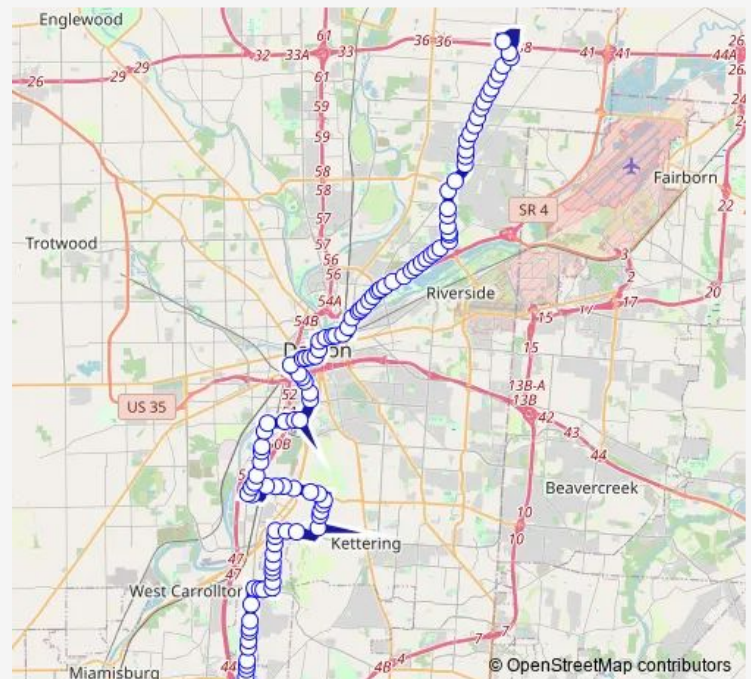

Kingsridge @ 8934 Kingsridge

Kingsridge @ WAL-Mart

Kingsridge @ WAL-Mart

State HWY 725 @ Kingsridge Dr

MAD River Station

State HWY 725 @ State HWY 741

S.R. 741 @ Mall Park

S.R. 741 @ Martins

S.R. 741 @ Cindy

Alex Bell @ S.R. 741

Alex Bell @ Meijer

Route schedule

South Hub — Meijer @ Executive

Monday	05:30-00:20 ⁺¹
Tuesday	05:30-00:20 ⁺¹
Wednesday	05:30-00:20 ⁺¹
Thursday	05:30-00:20 ⁺¹
Friday	05:30-00:20 ⁺¹
Saturday	05:30-00:20 ⁺¹
Sunday	05:30-00:20 ⁺¹

Route info

Direction: South Hub

Stops: 118

Trip Duration: 1 hour 28 min

19 — Route 19

Alex Bell @ Cobblegate

Lamme @ Crew Circle

Lamme @ Belle Isle

122 stops

[Open route schedule](#)

Meijer @ Executive

Brandt @ Stonehurst

Walmart @ Brandt

Brandt @ Taylorsville

Brandt @ Belle Plain

Brandt @ Longford