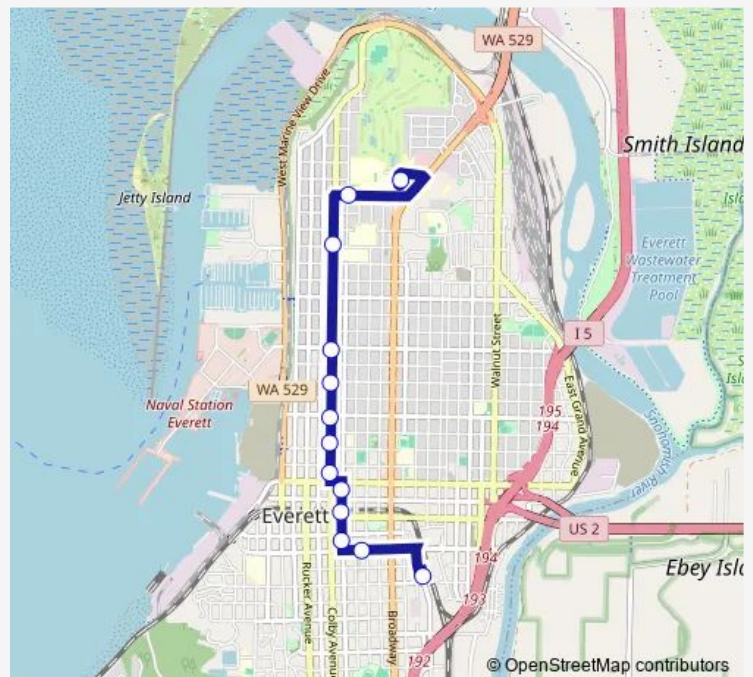

Wetmore AVE & Wall ST - Sb

Pacific AVE & Rockefeller AVE - Eb

Everett Station - D2

Route schedule

College Station - BAY B - Sb — Everett Station - D2

Monday 06:15-20:10

Tuesday 06:15-20:10

Wednesday 06:15-20:10

Thursday 06:15-20:10

Friday 06:15-20:10

Saturday 07:55-20:10

Sunday 09:25-19:10

Route info

Direction: College Station - BAY B - Sb

Stops: 13

Trip Duration: 0 hour 15 min

Direction

Everett Station - D2 — College Station - BAY B - Sb

15 stops

[Open route schedule](#)

Everett Station - D2

Pacific AVE & Lombard AVE - Wb

Pacific AVE & Rockefeller AVE - Wb

Wetmore AVE & Wall ST - Nb

Thursday 06:30-20:30

Friday 06:30-20:30

Saturday 08:15-20:30

Sunday 09:00-19:30

Route info

Direction: Everett Station - D2

Stops: 15

Trip Duration: 0 hour 14 min