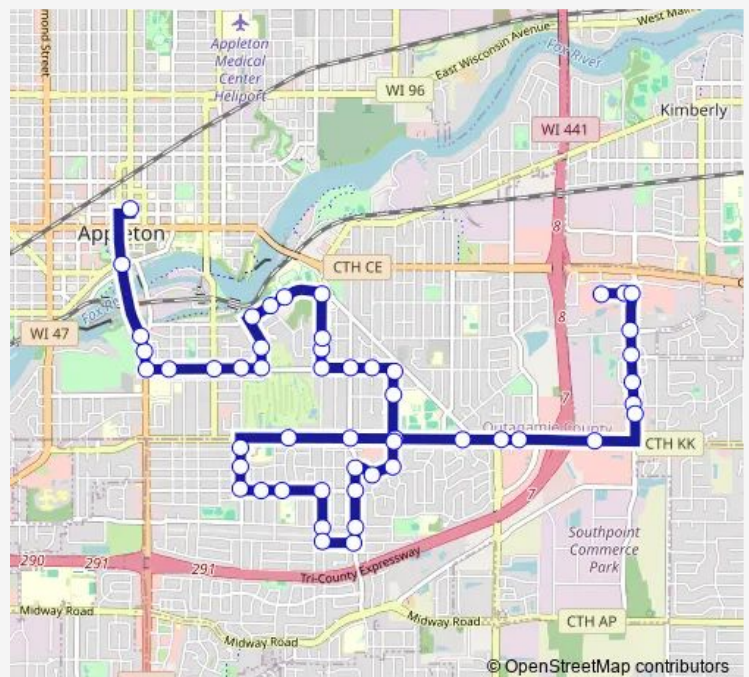

E Taft & S East

1125 E Taft @ Mckinley ES east drive

E Taft & S Kernan

Route schedule

Festival Foods @ west entrance — Transit Center - Zone 3

Monday —

Tuesday —

Wednesday —

Thursday —

Friday —

Saturday 08:41-12:41

Sunday —

Route info

Direction: Festival Foods @ west entrance

Stops: 51

Trip Duration: 0 hour 29 min

Thursday —

Friday —

Saturday 08:15-12:15

Sunday —

Route info

Direction: Transit Center - Zone 8/19

Stops: 38

Trip Duration: 0 hour 26 min