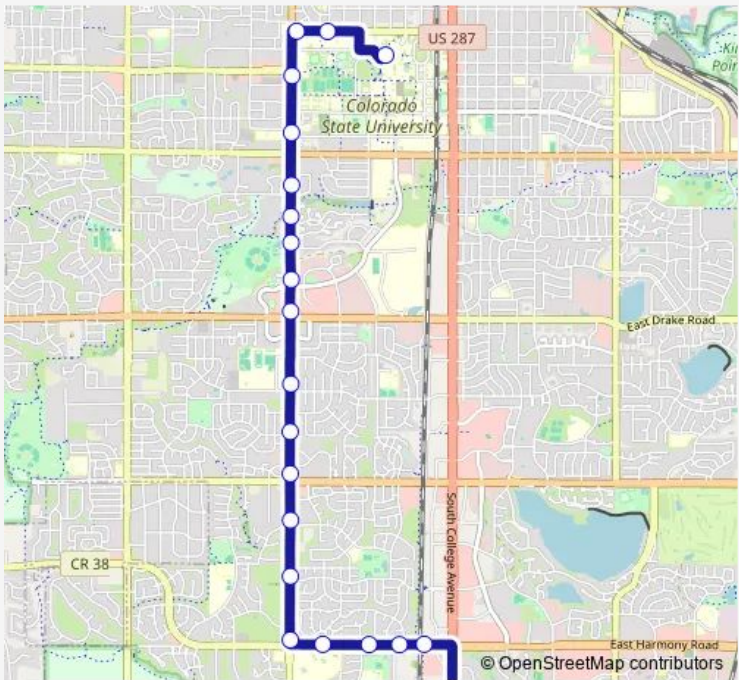

Bus 19 Route 19

[Go to website](#)

Direction
 South Transit Center — CSU Transit Center
 21 stops
[Open route schedule](#)

- South Transit Center
- Harmony & Mason
- Harmony & Larkbunting
- Harmony & Hinsdale
- Harmony & Starflower
- Shields & Harmony
- Shields & Troutman
- Shields & Wabash
- Shields & Horsetooth
- Shields & Casa Grande
- Shields & Swallow
- Shields & Drake
- Shields & Centre
- Shields & Rolland Moore
- Shields & Hill Pond
- Shields & Stuart
- Shields & Lake
- Shields & Elizabeth
- Laurel & Shields
- Laurel & Washington
- CSU Transit Center

Route schedule
 South Transit Center — CSU Transit Center

| | |
|-----------|-------------|
| Monday | 06:45-18:45 |
| Tuesday | 06:45-18:45 |
| Wednesday | 06:45-18:45 |
| Thursday | 06:45-18:45 |
| Friday | 06:45-18:45 |
| Saturday | — |
| Sunday | — |

Route info
 Direction: South Transit Center
 Stops: 21
 Trip Duration: 0 hour 22 min

19 — Route 19 BusMaps

Direction

CSU Transit Center — South Transit Center

21 stops

[Open route schedule](#)

CSU Transit Center

Wednesday 07:15-19:15

Thursday 07:15-19:15

Friday 07:15-19:15

Saturday —

Sunday —

Route info

Direction: CSU Transit Center

Stops: 21