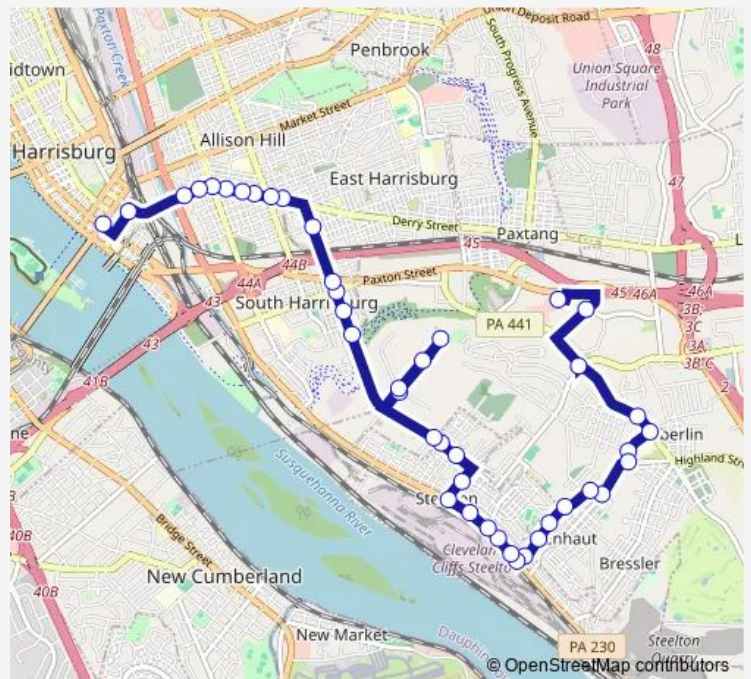

[Go to website](#)

Direction
 Harrisburg Mall — Market Square Transfer Center
 42 stops
[Open route schedule](#)

- Harrisburg Mall
- Friendship Rd & Tecport Dr
- N Harrisburg St & Chambers Hill Rd
- N Harrisburg St opp. Lindenwood
- Hanshue St & N Harrisburg St
- Hanshue St & Dewey St
- Hanshue St & Highland St
- Highland St opp. Livingston St
- Mohn St & Kelker St
- Mohn St @ #663
- Latsha Towers
- Hoy Towers
- Mohn St & S 2nd St
- Mohn St & S Front St
- S Front St & Strawberry Alley
- S Front St & Chestnut St
- S Front St & Swatara St
- S Front St & Walnut St
- N Front St & Pine St
- Pine St & N 4th St
- N Harrisburg St opp. Adams St

Route schedule
 Harrisburg Mall — Market Square Transfer Center

Monday	08:15-16:30
Tuesday	08:15-16:30
Wednesday	08:15-16:30
Thursday	08:15-16:30
Friday	08:15-16:30
Saturday	10:45-18:45
Sunday	—

Route info
 Direction: Harrisburg Mall
 Stops: 42
 Trip Duration: 0 hour 29 min

19 — Steelton

N Harrisburg St & Bessemer St

N Harrisburg St & Cameron St

Gibson Blvd & UPS Dr

Gibson Blvd @ Juvenile Center

Gibson Blvd @ #711

Gibson Blvd & Bobali Dr

S 19th St & Caledonia St

Direction: Market Square Transfer Center

Stops: 33

Trip Duration: 0 hour 21 min

Pine St & Bailey St

Pine St & N 2nd St

S 2nd St & Locust St

S 2nd St & Walnut St

S 2nd St & Elm St