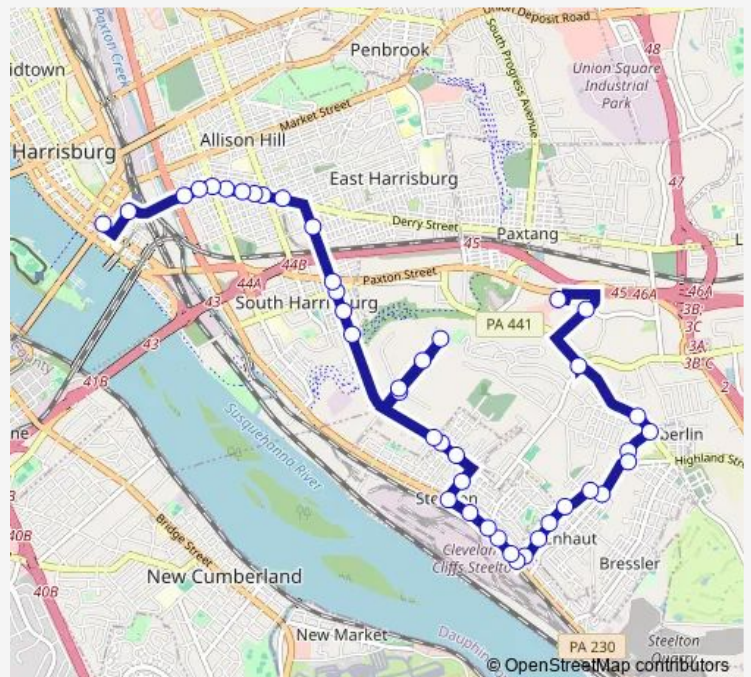

Bus 19 Steelton

[Go to website](#)

Direction
 Harrisburg Mall — Market Square Transfer Center
 42 stops
[Open route schedule](#)

- Harrisburg Mall
- Friendship Rd & Tecport Dr
- N Harrisburg St & Chambers Hill Rd
- N Harrisburg St opp. Lindenwood
- Hanshue St & N Harrisburg St
- Hanshue St & Dewey St
- Hanshue St & Highland St
- Highland St opp. Livingston St
- Mohn St & Kelker St
- Mohn St @ #663
- Latsha Towers
- Hoy Towers
- Mohn St & S 2nd St
- Mohn St & S Front St
- S Front St & Strawberry Alley
- S Front St & Chestnut St
- S Front St & Swatara St
- S Front St & Walnut St
- N Front St & Pine St
- Pine St & N 4th St
- N Harrisburg St opp. Adams St

Direction: Harrisburg Mall
 Stops: 42
 Trip Duration: 0 hour 30 min

■ 19 — Steelton

N Harrisburg St & Bessemer St

N Harrisburg St & Cameron St

Gibson Blvd & UPS Dr

Gibson Blvd @ Juvenile Center

Gibson Blvd @ #711

Sunday —

Route info

Direction: Market Square Transfer Center

Stops: 40

Trip Duration: 0 hour 30 min

Pine St & N 2nd St

S 2nd St & Locust St

S 2nd St & Walnut St

Sunday —

Route info

Direction: Market Square Transfer Center

Stops: 33

Trip Duration: 0 hour 21 min

Pine St & Bailey St

Pine St & N 2nd St

S 2nd St & Locust St