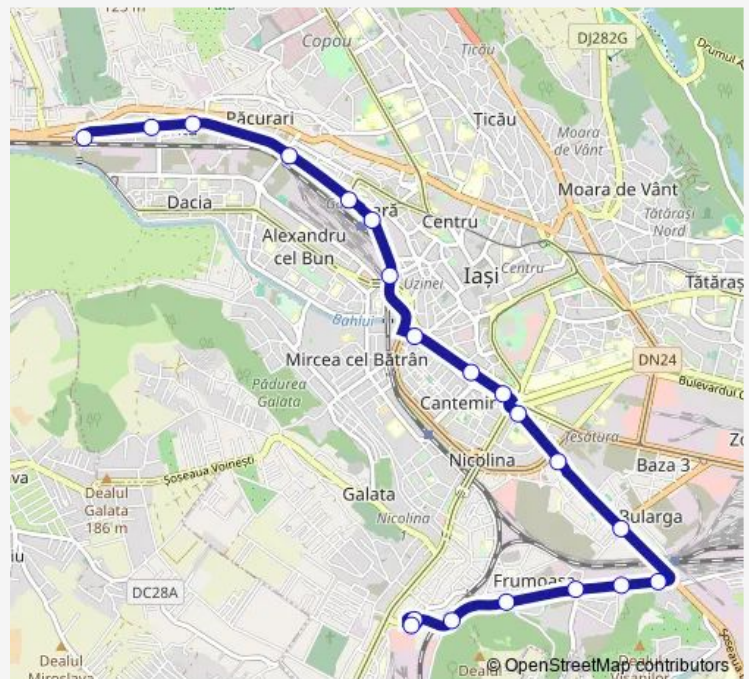

Direction

Canta — C.U.G. I

20 stops

[Open route schedule](#)

- Canta
- Sergent Grigore Ioan
- Moara 1 Mai
- Octav Bancilă
- Str. Bacinschi
- Gară
- Pasaj Alexandru cel Bun
- Podul de Piatră
- Pod Cantemir
- Podu Ros
- Podu Ro (2)
- Casa Sindicatelor
- Frigorifer
- Cămine C.U.G.
- Continental
- Liceul C.U.G.
- Blocuri Cetăuia
- Bazar
- C.U.G. I
- C.U.G. I

Route schedule

Canta — C.U.G. I

Monday	05:10-22:10
Tuesday	05:10-22:10
Wednesday	05:10-22:10
Thursday	05:10-22:10
Friday	05:10-22:10
Saturday	05:10-22:10
Sunday	05:10-22:10

Route info

Direction: Canta

Stops: 20

Trip Duration: 0 hour 29 min

Direction

C.U.G. I — Canta

19 stops

[Open route schedule](#)

C.U.G. I

Bazar

Blocuri Cetăuia

Sunday 05:10-22:10

Route info

Direction: C.U.G. I

Stops: 19

Trip Duration: 0 hour 28 min

19 Bus time schedules and route maps are available in an offline PDF at busmaps.com. Use the busmaps.com website to see live bus times, train schedule or subway schedule, and step-by-step directions for all public transit in Iasi