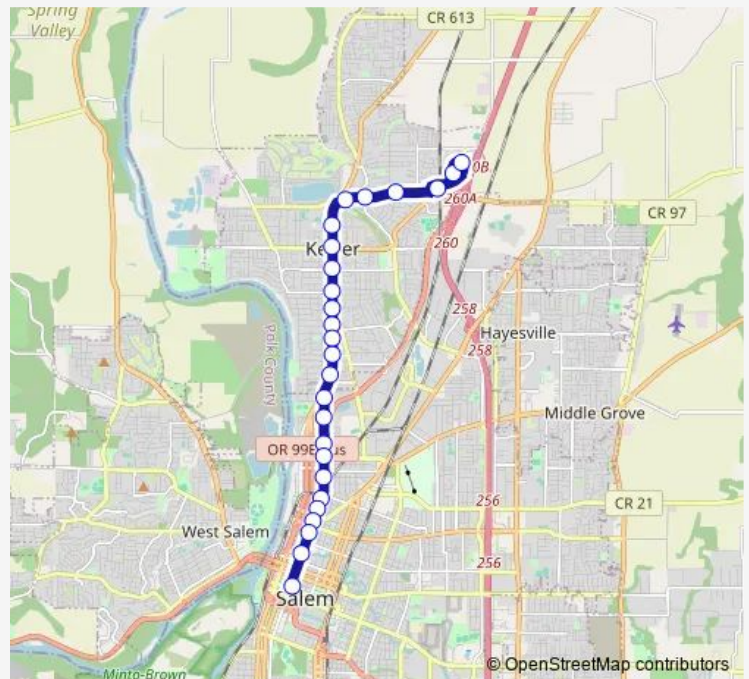

Broadway @ Dr. MLK Jr. Pkwy

Broadway @ Plaza Del Rey

River Rd @ Plymouth

River Rd @ Glynbrook

River Rd @ Homewood

River Rd @ Sunset

River Rd @ Manbrin

River Rd @ Cummings

River Rd @ Dearborn

River Rd @ Chemawa

River Rd @ Claggett

Route schedule

Downtown Transit Center - Bay A — Keizer Transit Center - Bay E

Monday 06:30-23:00

Tuesday 06:30-23:00

Wednesday 06:30-23:00

Thursday 06:30-23:00

Friday 06:30-23:00

Saturday 07:00-21:00

Sunday 08:00-20:00

Route info

Direction: Downtown Transit Center - Bay A

Stops: 27

Trip Duration: 0 hour 22 min

19 — Broadway / River Road

River Rd @ Keizer Creekside Shopping

Lockhaven @ River Rd

Lockhaven @ Verda

Lockhaven @ Kafir

Lockhaven @ Klicitat

Keizer Transit Center - Bay E

Direction