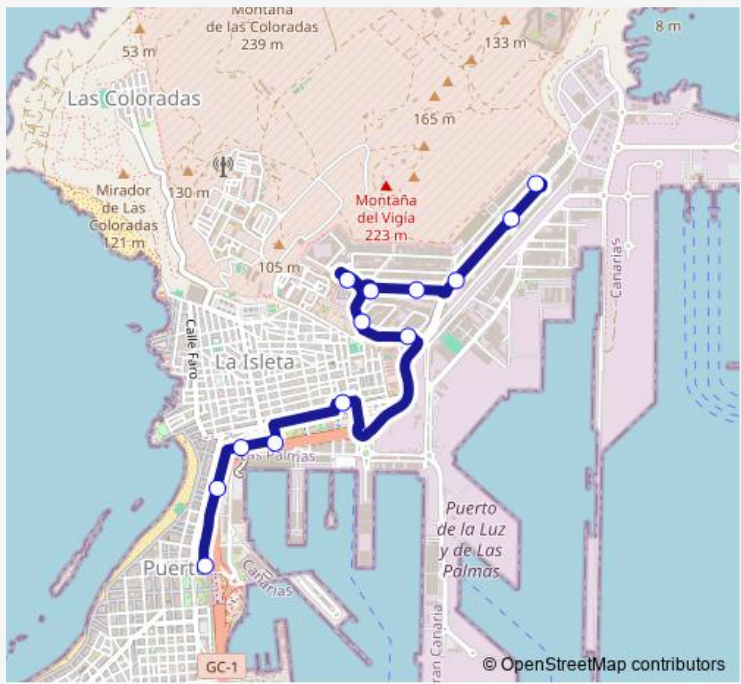

Bus 19 Santa Catalina - El Sebadal

[Go to website](#)

Direction
 Doctor Juan Domínguez Pérez (El Sebadal) — Eduardo Benot (parque Santa Catalina)

12 stops

[Open route schedule](#)

- Doctor Juan Domínguez Pérez (El Sebadal)
- Dr. Juan Domínguez Pérez, 49
- Dr. Juan Domínguez Pérez, 25
- Profesor Lozano, 10
- Profesor Lozano, 34
- Arequipa (Guaguas Municipales)
- Catamarca, frente 2
- Juan Rejón (frente Bomberos La Isleta)
- Manuel Becerra (Puerto)
- Juan Rejón, 67
- Albareda (Mercado del Puerto)
- Eduardo Benot (parque Santa Catalina)

Route schedule
 Doctor Juan Domínguez Pérez (El Sebadal) — Eduardo Benot (parque Santa Catalina)

Monday	06:40-20:30
Tuesday	06:40-20:30
Wednesday	06:40-20:30
Thursday	06:40-20:30
Friday	06:40-20:30
Saturday	—
Sunday	—

Route info
 Direction: Doctor Juan Domínguez Pérez (El Sebadal)
 Stops: 12
 Trip Duration: 0 hour 19 min

Direction

Eduardo Benot (parque Santa Catalina) — Doctor Juan Domínguez Pérez (El Sebadal)

13 stops

Route info

Direction: Eduardo Benot (parque Santa Catalina)

Stops: 13

Trip Duration: 0 hour 20 min

19 Bus time schedules and route maps are available in an offline PDF at busmaps.com. Use the busmaps.com website to see live bus times, train schedule or subway schedule, and step-by-step directions for all public transit in Las Palmas de Gran Canaria