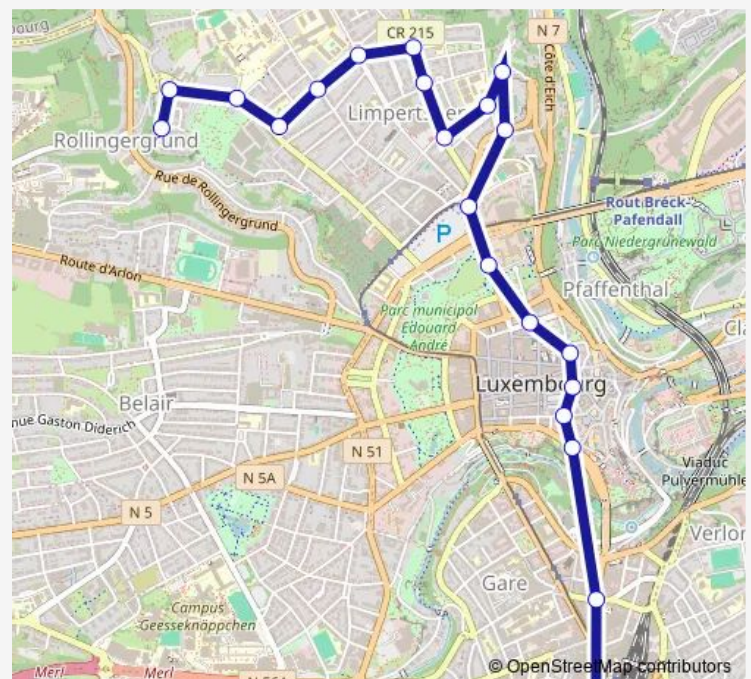

Direction

Luxembourg, Gare Centrale routière — Limpertsberg, Neumans-Park

21 stops

[Open route schedule](#)

Luxembourg, Gare Centrale routière

Gare, Al Avenue

Centre, F.D. Roosevelt

Centre, Cathédrale

Limpertsberg, Neumans-Park

Route schedule

Luxembourg, Gare Centrale routière — Limpertsberg, Neumans-Park

Monday	06:26-19:24
Tuesday	06:26-19:24
Wednesday	06:26-19:24
Thursday	06:26-19:24
Friday	06:26-19:24
Saturday	07:44-19:15
Sunday	—

Route info

Direction: Luxembourg, Gare Centrale routière

Stops: 21

Trip Duration: 0 hour 22 min

Direction

Limpertsberg, Neumans-Park — Luxembourg, Gare Centrale routière

15 stops

[Open route schedule](#)

Route info

Direction: Limpertsberg, Neumans-Park

Stops: 15

Trip Duration: 0 hour 21 min

19 Bus time schedules and route maps are available in an offline PDF at busmaps.com. Use the busmaps.com website to see live bus times, train schedule or subway schedule, and step-by-step directions for all public transit in Luxembourg