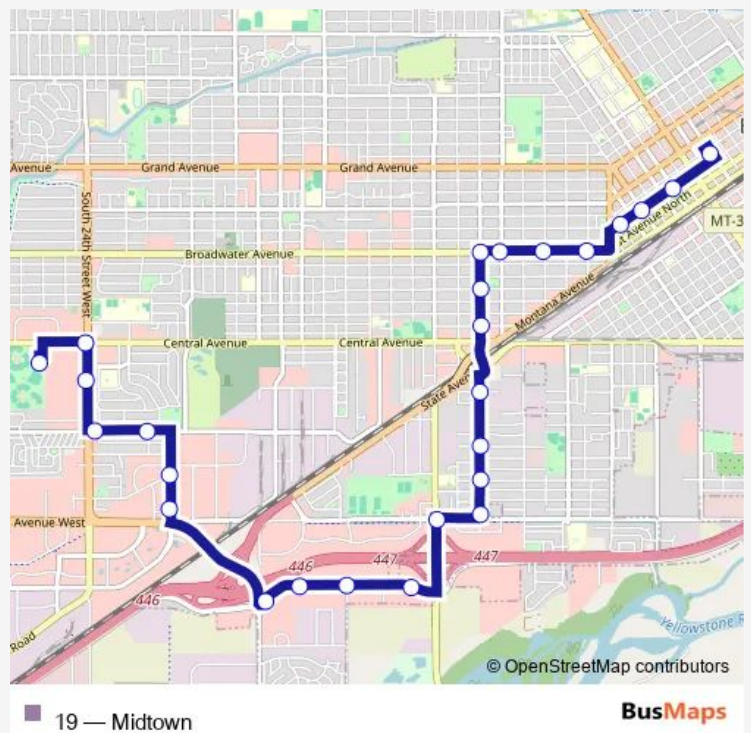

Route schedule

Stewart Park Transfer Center — Downtown Transfer Center- 220 North 25th Street

Monday	05:45-19:45
Tuesday	05:45-19:45
Wednesday	05:45-19:45
Thursday	05:45-19:45
Friday	05:45-19:45
Saturday	—
Sunday	—

Route info

Direction: Stewart Park Transfer Center

Stops: 26

Trip Duration: 0 hour 22 min

Broadwater Avenue and 1st Street West Sw

2nd Avenue North and North 34th Street

2nd Avenue North and North 32nd Street

2nd Avenue North & North 29th Street

Downtown Transfer Center- 220 North 25th Street

## Route info

Direction: Downtown Transfer Center- 220 North 25th  
Street

Stops: 27

Trip Duration: 0 hour 23 min

24th Street West and Monad Road

24th Street West and Mall Drive

Stewart Park Transfer Center