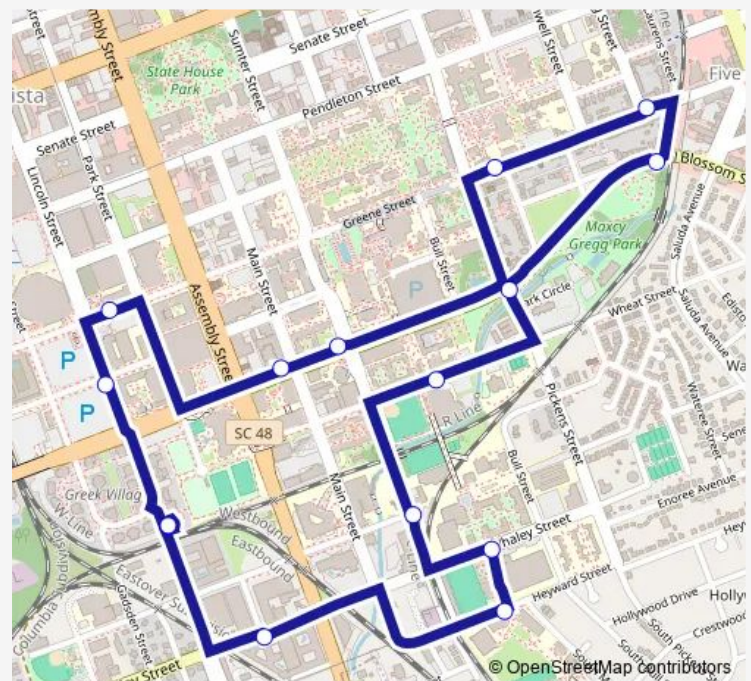

Sumter @ Band and Dance North

Wheat @ P.E. Center/Blatt East

Pickens Blossom North

Blossom Laurens East

Greene Gregg West

Greene Pickens West (U of SC College of Nursing)

Blossom & Sumter West

Blossom & Main West

### Route schedule

Greek Village Midblock — Greek Village Midblock

Monday 07:30-17:45

Tuesday 07:30-17:45

Wednesday 07:30-17:45

Thursday 07:30-17:45

Friday 07:30-17:45

Saturday —

### Route info

Direction: Greek Village Midblock

Stops: 15

Trip Duration: 0 hour 28 min

19 — Blue

19 Bus time schedules and route maps are available in an offline PDF at [busmaps.com](https://busmaps.com). Use the [busmaps.com](https://busmaps.com) website to see live bus times, train schedule or subway schedule, and step-by-step directions for all public transit in Columbia