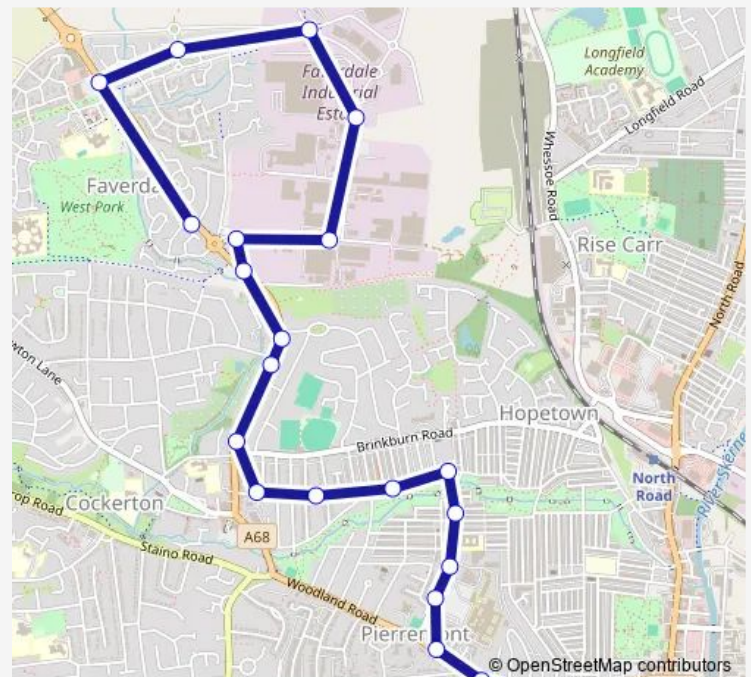

Thursday —

Friday —

Saturday —

Sunday 09:58-18:05

Route info

Direction: Faverdale Road

Stops: 23

Trip Duration: 0 hour 15 min

19 — Darlington - Faverdale

Northgate

Tubwell Row

Direction

Westgate Crescent — Northgate

23 stops

[Open route schedule](#)

Westgate Crescent

Direction: Westgate Crescent

Stops: 23

Trip Duration: 0 hour 18 min

Direction

Northgate — Arriva Depot

21 stops

[Open route schedule](#)

Northgate

Trip Duration: 0 hour 21 min

Direction

Northgate — Arriva Depot

20 stops

[Open route schedule](#)

Northgate

Tubwell Row

Four Riggs