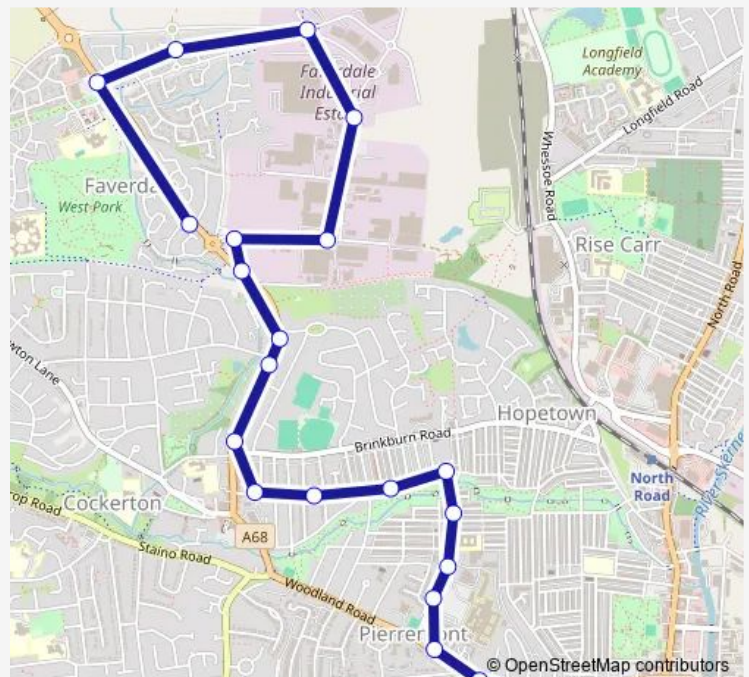

Thursday —

Friday —

Saturday —

Sunday 09:58-18:05

Route info

Direction: Faverdale Road

Stops: 23

Trip Duration: 0 hour 15 min

■ 19 — Darlington - Faverdale

Northgate

Tubwell Row

Direction

Westgate Crescent — Northgate

23 stops

[Open route schedule](#)

Westgate Crescent

Direction: Westgate Crescent

Stops: 23

Trip Duration: 0 hour 18 min

Direction

Northgate — Arriva Depot

21 stops

[Open route schedule](#)

Northgate

Trip Duration: 0 hour 21 min

Direction

Northgate — Arriva Depot

20 stops

[Open route schedule](#)

Northgate

Tubwell Row

Four Riggs