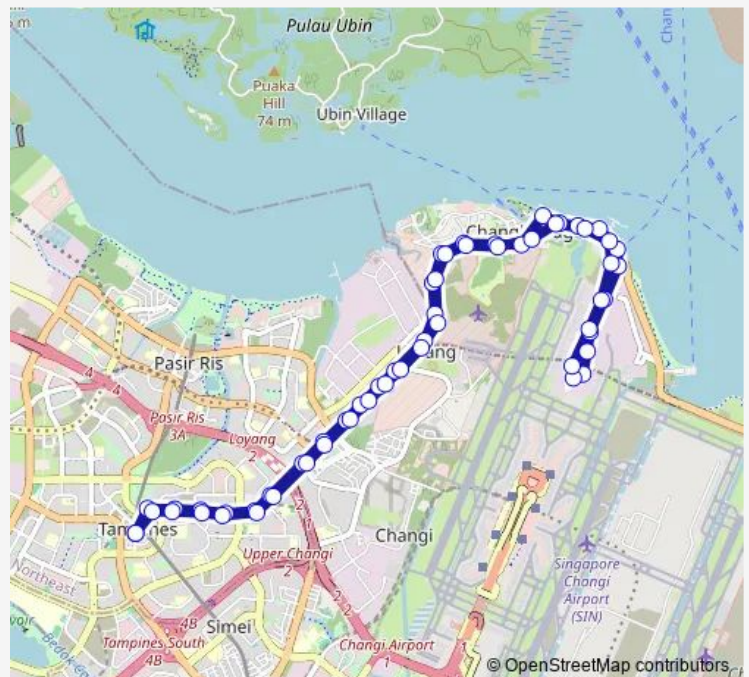

### Route info

Direction: Tampines Int

Stops: 58

Trip Duration: 1 hour 27 min

Bef Changi Beach CP 3

Changi Beach CP 4

Changi Beach CP 5

SAF Ferry Ter