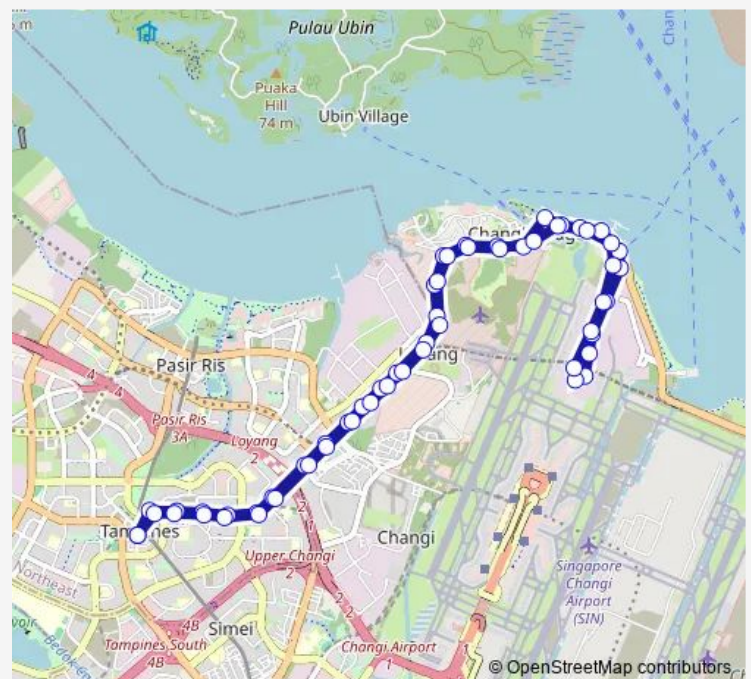

Thursday 05:30

Friday 05:30

Saturday 05:30

Sunday 05:30

Route info

Direction: Tampines Int

Stops: 58

Trip Duration: 1 hour 27 min