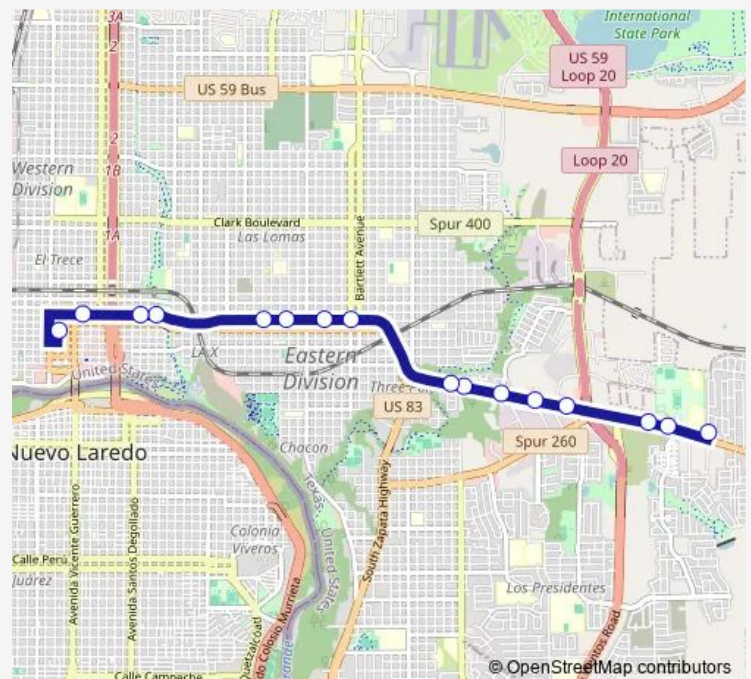

Houston @ San Leonardo

Houston @ San Jorge

Houston @ Flores

El Metro Transit Center

### Route schedule

Royal Oak & HWY 359 — El Metro Transit Center

Monday 06:50-20:10

Tuesday 06:50-20:10

Wednesday 06:50-20:10

Thursday 06:50-20:10

Friday 06:50-20:10

Saturday 06:50-20:10

### Route info

Direction: Royal Oak & HWY 359

Stops: 16

Trip Duration: 0 hour 20 min

## Direction

El Metro Transit Center — Royal Oak & HWY 359

49 stops

[Open route schedule](#)

El Metro Transit Center

Matamoros @ San Francisco

Matamoros @ San Enrique

Chihuahua @ Tilden