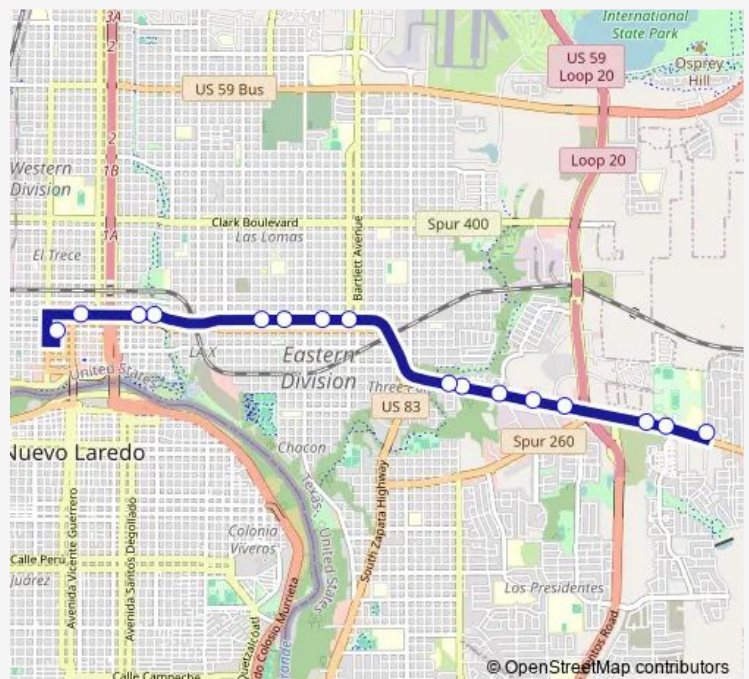

1300 Guadalupe (I.B.C. Bank)

Guadalupe @ Mcclelland

Houston @ San Leonardo

Houston @ San Jorge

Houston @ Flores

El Metro Transit Center

Route schedule

Royal Oak & HWY 359 — El Metro Transit Center

Monday 06:50-20:10

Tuesday 06:50-20:10

Wednesday 06:50-20:10

Thursday 06:50-20:10

Friday 06:50-20:10

Saturday 06:50-20:10

Sunday 10:50-17:30

Route info

Direction: Royal Oak & HWY 359

Stops: 16

Trip Duration: 0 hour 20 min

Direction

El Metro Transit Center — Royal Oak & HWY 359

49 stops

[Open route schedule](#)

El Metro Transit Center

Sunday 10:25-16:35

Route info

Direction: El Metro Transit Center

Stops: 49

Trip Duration: 0 hour 50 min

Los Presidentes @ Century

Los Presidentes @ Regan

Jaime Zapata Memorial Hwy @ Century Blvd.