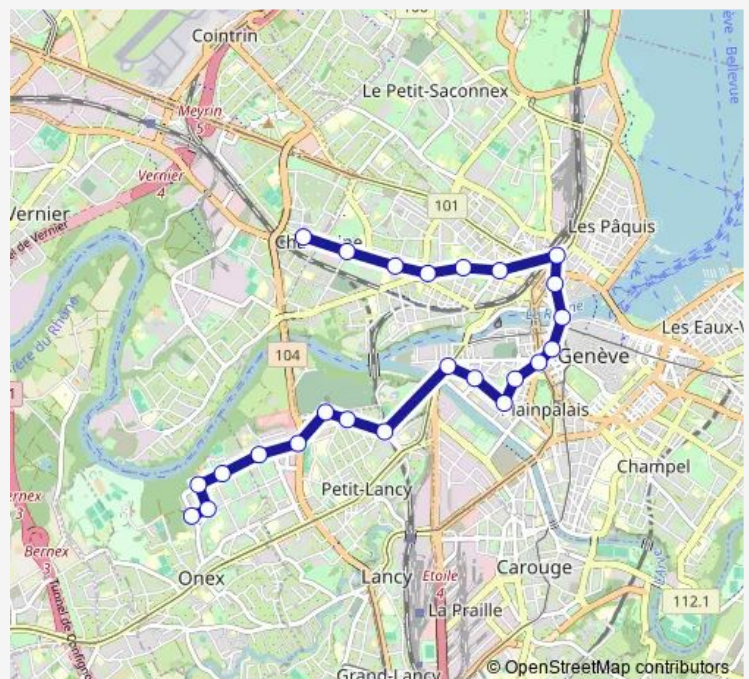

Saturday —

Sunday —

Route info

Direction: Vernier, Châtelaine

Stops: 22

Trip Duration: 0 hour 29 min

Direction

Onex, cité — Vernier, Châtelaine

24 stops

[Open route schedule](#)

Onex, cité

Onex, Maison Onésienne

Onex, Bois Carrien

Onex, marché

Petit-Lancy, De-Ternier

Petit-Lancy, Chemin du Bac