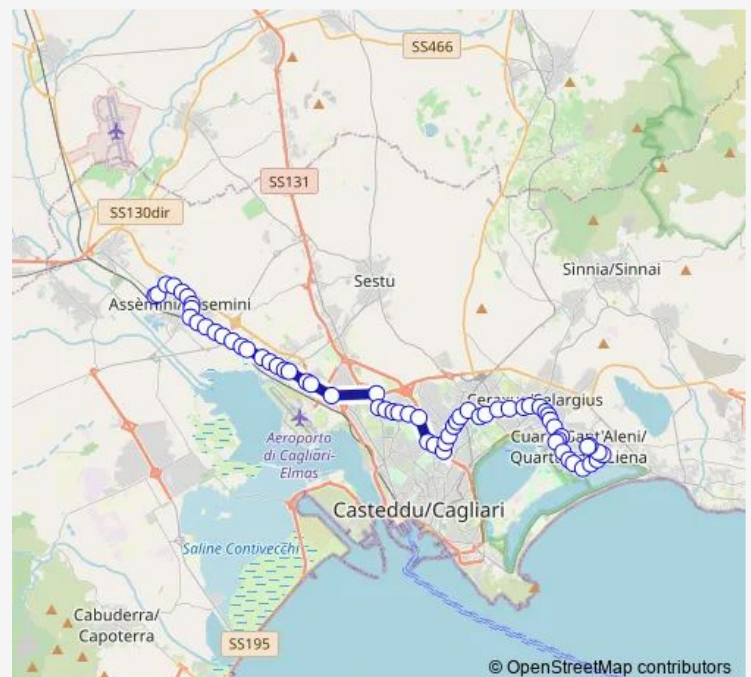

Sulcitana Elmas (fronte Talamone)

Sulcitana Elmas (angolo del Mare)

Sulcitana Elmas (Suella)

Sulcitana Elmas (angolo Sestu)

Route schedule

Gobetti — IV Novembre (fronte Fiume)

Monday 06:45-20:00

Tuesday 06:45-20:00

Wednesday 06:45-20:00

Thursday 06:45-20:00

Friday 06:45-20:00

Saturday 06:45-16:35

Sunday —

Route info

Direction: Gobetti

Stops: 64

Trip Duration: 1 hour 6 min

19 — Linea 19

BusMaps

Cagliari (fronte Provveditorato Elmas)

Cagliari (Elmas civico 26)

Elmas (centro commerciale)

Umberto Ticca (lato Hotel)

Sini (angolo Gherardo delle Notti)

Europa (Centro Giovani)

Rio Sa Murta (angolo Tevere)

Sarcidano (angolo Marmilla)

Africa (fronte Iglesias)

Africa (angolo Cipro)

Gobetti

19 Bus time schedules and route maps are available in an offline PDF at busmaps.com. Use the busmaps.com website to see live bus times, train schedule or subway schedule, and step-by-step directions for all public transit in Cagliari