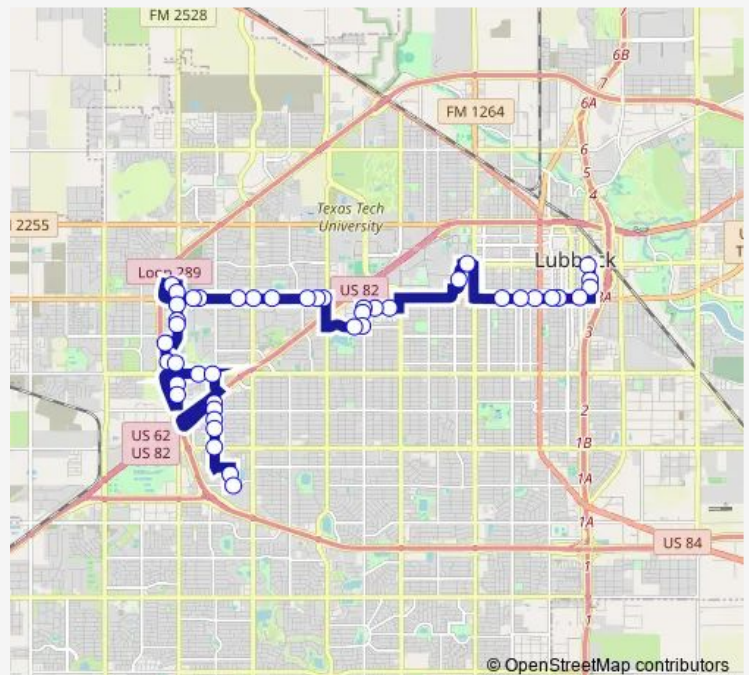

19th St. & Raleigh Ave

19th St. & Salem Ave

19th St. & Vicksburg Ave

Route schedule

Citibus Downtown Transfer Plaza — South Plains Mall

Monday 06:15-18:15

Tuesday 06:15-18:15

Wednesday 06:15-18:15

Thursday 06:15-18:15

Friday 06:15-18:15

Saturday 08:15-18:15

Sunday —

Route info

Direction: Citibus Downtown Transfer Plaza

Stops: 44

Trip Duration: 0 hour 55 min

19 — Wayland Plaza / South Plains Mall

19th St. & Slide Road

19th St. & Atlanta Ave

19th St. & Elkhart Ave

19th St. & Elkhart Ave

Social Security Administration

Academy Sports & Outdoors - Frankford Ave & 19th St.

Monday 07:20-18:20

Tuesday 07:20-18:20

Wednesday 07:20-18:20

Thursday 07:20-18:20

Friday 07:20-18:20

Saturday 07:20-18:20

Sunday —

Route info