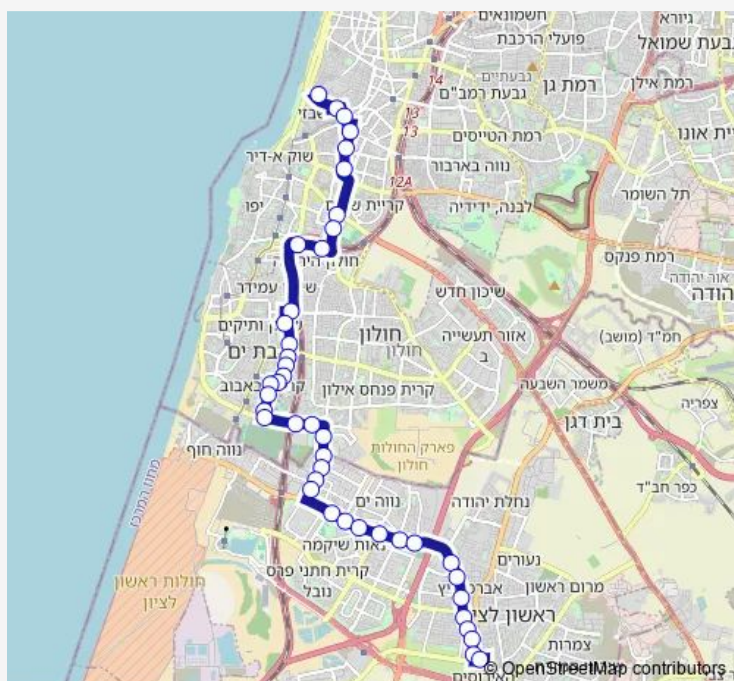

Thursday 00:15-23:35

Friday 00:15-14:35

Saturday 17:40-23:45

Sunday 00:05-23:35

Route info

Direction: מסוף כרמלית/הכרמל

Stops: 42

Trip Duration: 0 hour 56 min