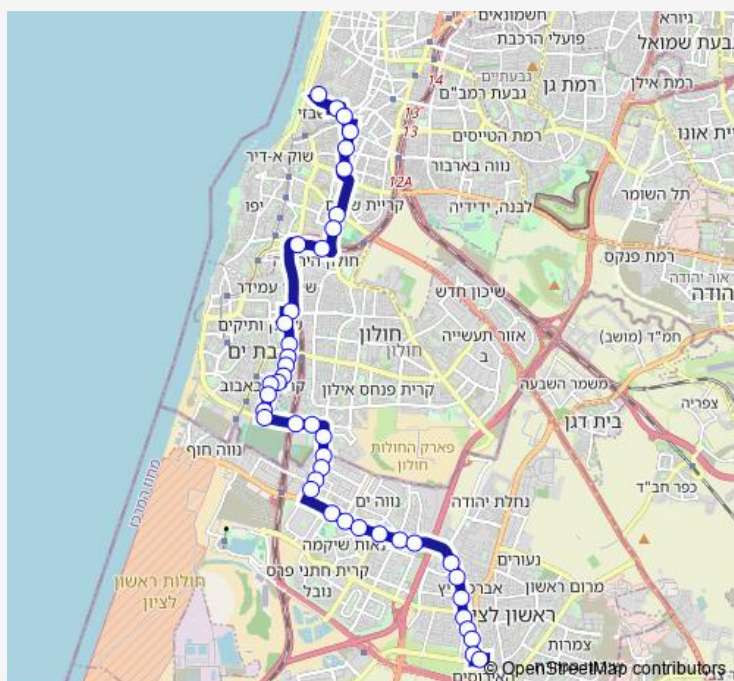

Thursday 00:10-23:35

Friday 00:10-15:30

Saturday 17:25-23:40

Sunday 00:05-23:35

Route info

Direction: מסוף אבי האסירים

Stops: 48

Trip Duration: 1 hour 1 min