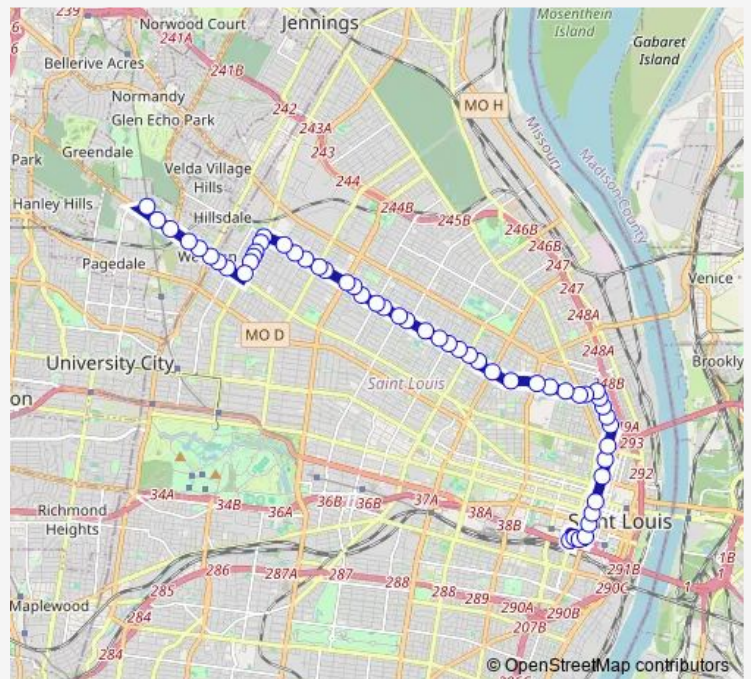

# Bus 19 St Louis Ave

[Go to website](#)

**Direction**  
 Civic Center Transit Center — Rock Road Transit Center  
 54 stops  
[Open route schedule](#)

- Civic Center Transit Center
- Spruce @ 14th Street Eb
- Spruce @ 13th Street Eb
- Tucker @ Clark Nb
- Tucker @ Market Nb
- Tucker @ Pine Nb
- Tucker @ ST. Charles Nb
- Tucker @ Cole Nb
- 13th Street @Tucker Nb
- 13th Street @ Cass Nb
- 13th Street @ Chambers Nb
- 13th Street @ Clinton Nb
- 13th Street @ North Market Nb
- 13th Street @ Warren Nb
- 13th Street @ ST. Louis Nb
- ST. Louis @ Blair Wb
- ST. Louis @ North Florissant Wb
- ST. Louis @ 21st Street Wb
- ST. Louis @ 23rd Street Wb
- ST. Louis @ Parnell Wb
- ST. Louis @ Baldwin Wb

**Route schedule**  
 Civic Center Transit Center — Rock Road Transit Center

Monday	04:22-00:22 <sup>+1</sup>
Tuesday	04:22-00:22 <sup>+1</sup>
Wednesday	04:22-00:22 <sup>+1</sup>
Thursday	04:22-00:22 <sup>+1</sup>
Friday	04:22-00:22 <sup>+1</sup>
Saturday	04:22-00:22 <sup>+1</sup>
Sunday	04:22-00:22 <sup>+1</sup>

**Route info**  
 Direction: Civic Center Transit Center  
 Stops: 54  
 Trip Duration: 0 hour 39 min

19 — St Louis Ave

ST. Louis @ Grand Wb

ST. Louis @ Prairie Wb

ST. Louis @ Vandeventer Wb

ST. Louis @ Bishop PL Scott Wb