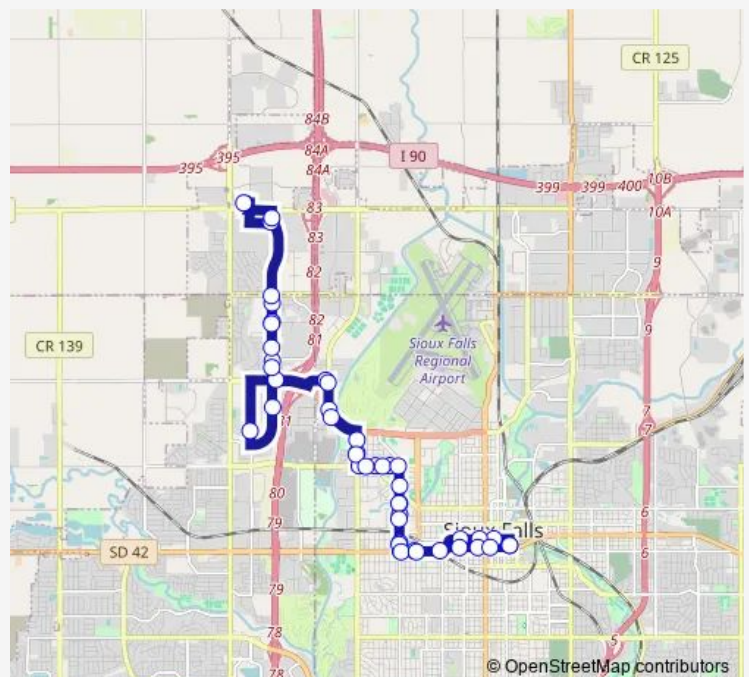

Western/Sandy Creek Apts

Western/across from Children's Inn

Western/Legion SE corner

Madison/Lyndale NE corner

Madison/Lincoln NE corner (Rosie's Cafe)

Madison/Kiwanis NE corner

Kiwanis/Bailey SE corner

Kiwanis/Hotel

Russell/Westport NE corner

Ramkota Hotel

Maple/Career NE corner

Career/Innovation SE corner

Career/Tickman – NE Corner

Route schedule

The Bus Stop (TBS) SAM's downtown terminal — The Bus Stop (TBS) SAM's downtown terminal

Monday 05:45-18:45

Tuesday 05:45-18:45

Wednesday 05:45-18:45

Thursday 05:45-18:45

Friday 05:45-18:45

Saturday 07:45-14:45

Sunday —

Route info

Direction: The Bus Stop (TBS) SAM's downtown terminal

Stops: 46

Trip Duration: 0 hour 53 min

19 — University Center/Southeast Tech/North Career Ave

Career/Cayman NE corner

University Center (parking lot west of Administration bldg.)