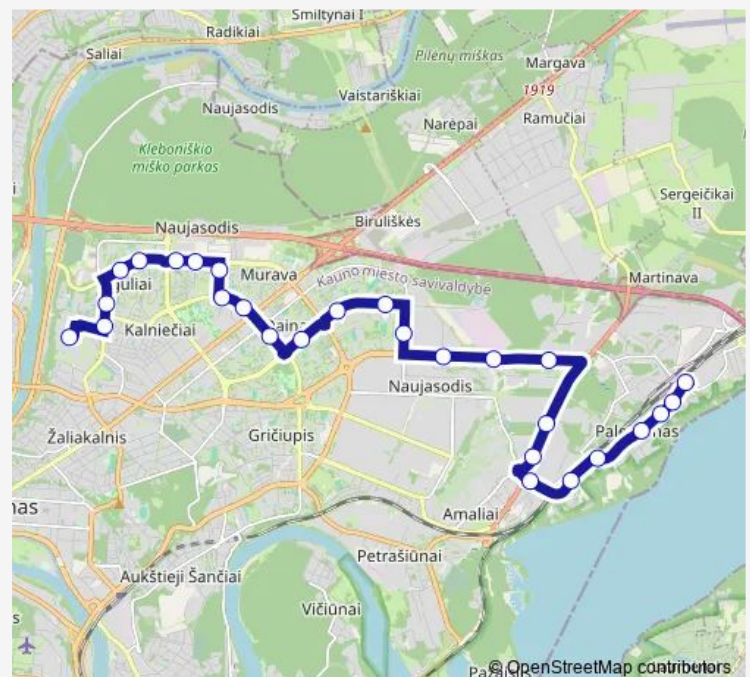

Thursday 04:38-22:03

Friday 04:38-22:03

Saturday —

Sunday —

Route info

Direction: Skubios pagalbos centras

Stops: 27

Trip Duration: 0 hour 37 min

Wednesday 05:28-22:12

Thursday 05:28-22:12

Friday 05:28-22:12

Saturday —

Sunday —

Route info

Direction: Palemono keramika

Stops: 27