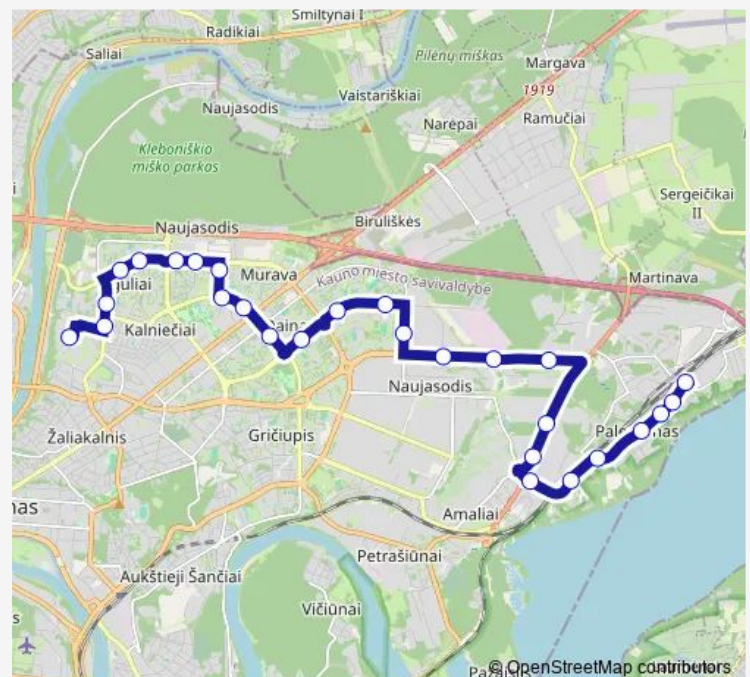

Thursday 04:38-22:03

Friday 04:38-22:03

Saturday —

Sunday —

Route info

Direction: Skubios pagalbos centras

Stops: 27

Trip Duration: 0 hour 37 min

Wednesday 05:28-22:12

Thursday 05:28-22:12

Friday 05:28-22:12

Saturday —

Sunday —

Route info

Direction: Palemono keramika

Stops: 27