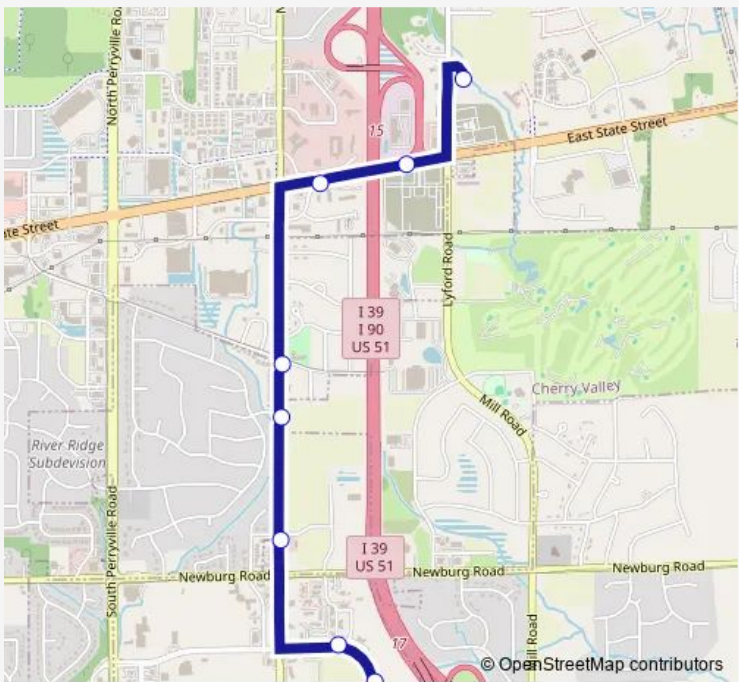

Bus 19 Cherryvale

[Go to website](#)

Direction
 Cherryvale North Blvd Magic Waters-E-Inbound — East Side Transfer Center
 8 stops
[Open route schedule](#)

- Cherryvale North Blvd Magic Waters-E-Inbound
- Cherryvale North Blvd East Condos-N-Inbound
- Bell School Temple-SEC-Inbound
- Bell School Waterford-E-Inbound
- Bell School Mill-SEC-Inbound
- E State Steak and Shake-S- Outbound
- E State I-90 Entrance-S
- East Side Transfer Center

Route schedule
 Cherryvale North Blvd Magic Waters-E-Inbound — East Side Transfer Center

Monday	—
Tuesday	—
Wednesday	—
Thursday	—
Friday	—
Saturday	08:30-17:50
Sunday	06:30-17:30

Route info
 Direction: Cherryvale North Blvd Magic Waters-E-Inbound
 Stops: 8
 Trip Duration: 0 hour 10 min

Direction

East Side Transfer Center — Cherryvale North Blvd Magic Waters-E-Inbound

10 stops

[Open route schedule](#)

East Side Transfer Center

Lyford Subway-W

Sams Gas South

Bell School Mill-Nwc

East Side Transfer Center — Cherryvale North Blvd Magic Waters-E-Inbound

Monday —

Tuesday —

Wednesday —

Thursday —

Friday —

Saturday 08:20-17:40

Sunday 06:20-17:20