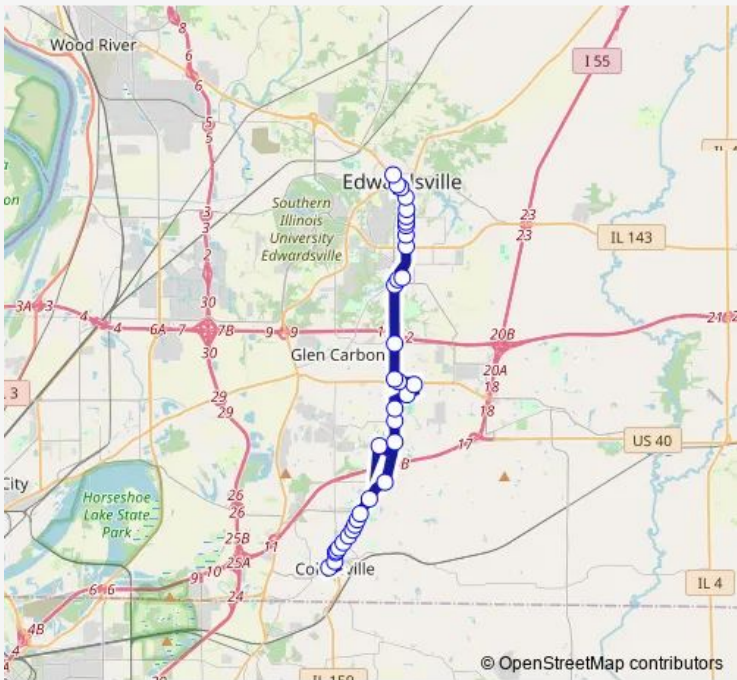

Bus 19 Edwardsville - Collinsville

[Go to website](#)

Direction
 Collinsville Station — Edwardsville Station
 35 stops
[Open route schedule](#)

- Collinsville Station
- IL 159 & Johnson St N / E
- IL159 & Wickliffe Ave
- IL 159 & Valley Ave
- IL159 & Spring Ave N / E
- IL159 & Wadsworth St N / E
- IL 159 & High School St N / E
- IL 159 & Union Ave N / E
- IL 159 & Indiana Ave N / E
- IL 159 & Claremont Ct N / E
- Vandalia Rd & Beltline Rd N / E
- IL 159 & Camelot Dr N / E
- IL 159 & Country Ln N / E
- Maryville Ymca
- Maryville Park & Ride N / E
- IL 159 & Main St N / E
- IL 159 & Anthony St N / E
- Vadalabene Dr & Schiber Ct N / E
- Anderson Hospital N / E
- IL 162 & IL 159
- IL 159 & Walgreens N / E

Route schedule
 Collinsville Station — Edwardsville Station

Monday	05:28-22:41
Tuesday	05:28-22:41
Wednesday	05:28-22:41
Thursday	05:28-22:41
Friday	05:28-22:41
Saturday	07:28-21:42
Sunday	07:28-20:42

Route info
 Direction: Collinsville Station
 Stops: 35
 Trip Duration: 0 hour 39 min

19 — Edwardsville - Collinsville **BusMaps**

IL 159 & Glen Crossing Rd N / E

IL 159 & Cottonwood Rd N / E

Cottonwood Plaza N / E

Glen Carbon Wal Mart

Troy Rd & Govenor Pkwy N / E

Troy Rd & Harvard Dr N / E

Troy Rd & 2nd Ave N / E

Troy Rd & 1st St N / E

Troy Rd & Franklin Ave N / E

Troy Rd & Nelson Ave N / E

Leclaire Junction N / E

Schwarz St & Kansas St N / E

Main St & Park St N / E

Edwardsville Station

Direction