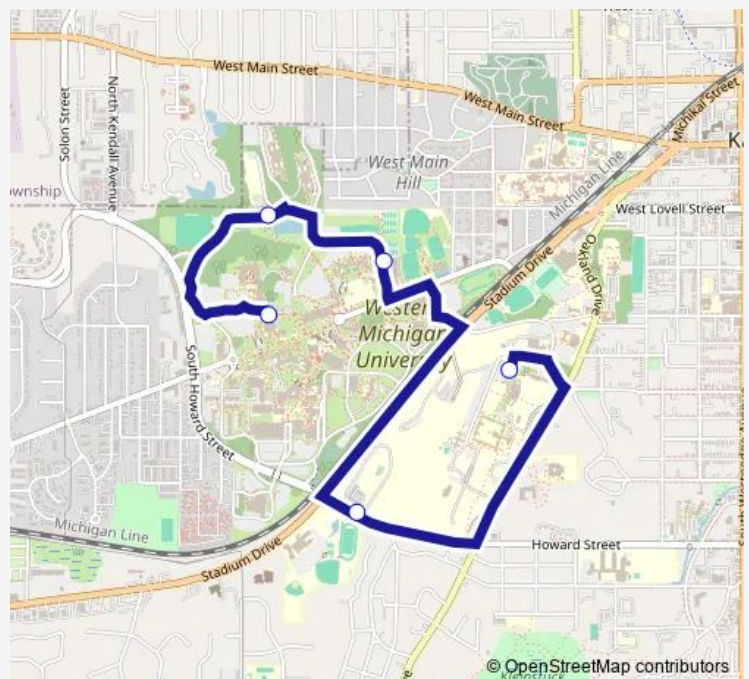

### Direction

Cass & Western College of Health/Humn Se — Business Ct. at Wilber

5 stops

[Open route schedule](#)

Cass & Western College of Health/Humn Se

Howard Street and Stadium Drive

Ring Road N & W. Michigan

### Route schedule

Cass & Western College of Health/Humn Se — Business Ct. at Wilber

Monday 07:40-21:40

Tuesday 07:40-21:40

Wednesday 07:40-21:40

Thursday 07:40-21:40

Friday 07:40-18:40

Saturday —

### Route info

Direction: Cass & Western College of Health/Humn Se

Stops: 5

Trip Duration: 0 hour 15 min

19 — Ring Road

### Direction

Business Ct. at Wilber — Cass & Western College of Health/Humn Se

7 stops

[Open route schedule](#)

Business Ct. at Wilber

Ring Road S. & Western View Apts

Ring Road & Lawson Drive

Ring Road & Moore Drive