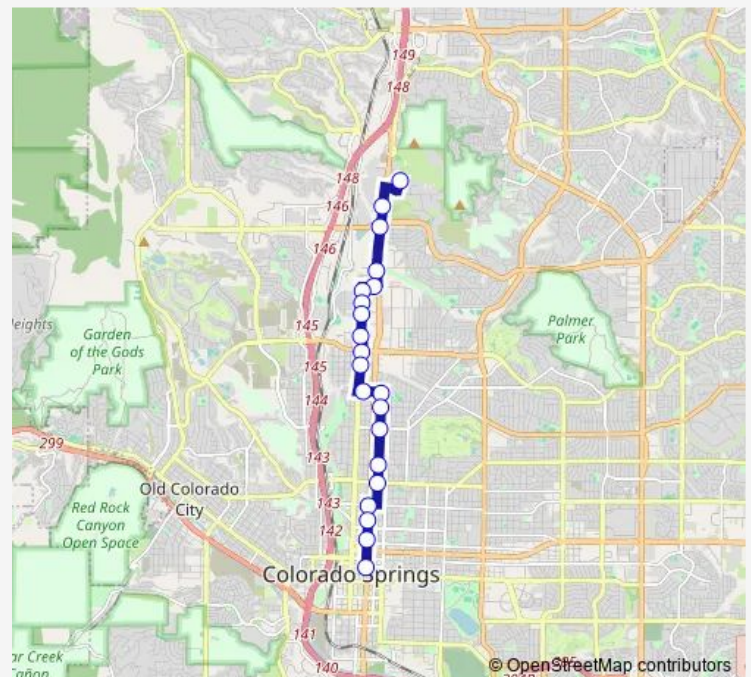

### Route schedule

Terminal — Eagle Rock/Uccs

Monday 06:30-18:30

Tuesday 06:30-18:30

Wednesday 06:30-18:30

Thursday 06:30-18:30

Friday 06:30-18:30

Saturday —

### Route info

Direction: Terminal

Stops: 21

Trip Duration: 0 hour 24 min

19 — Weber - Eagle Rock

## Direction

Terminal — Nevada/Eagle Rock

21 stops

[Open route schedule](#)

Terminal

Nevada/Boulder

Nevada/Willamette

Nevada/Cache La Poudre

## Route schedule

Terminal — Nevada/Eagle Rock

Monday 06:00-20:00

Tuesday 06:00-20:00

Wednesday 06:00-20:00

Thursday 06:00-20:00

Friday 06:00-20:00

Saturday 07:45-18:45