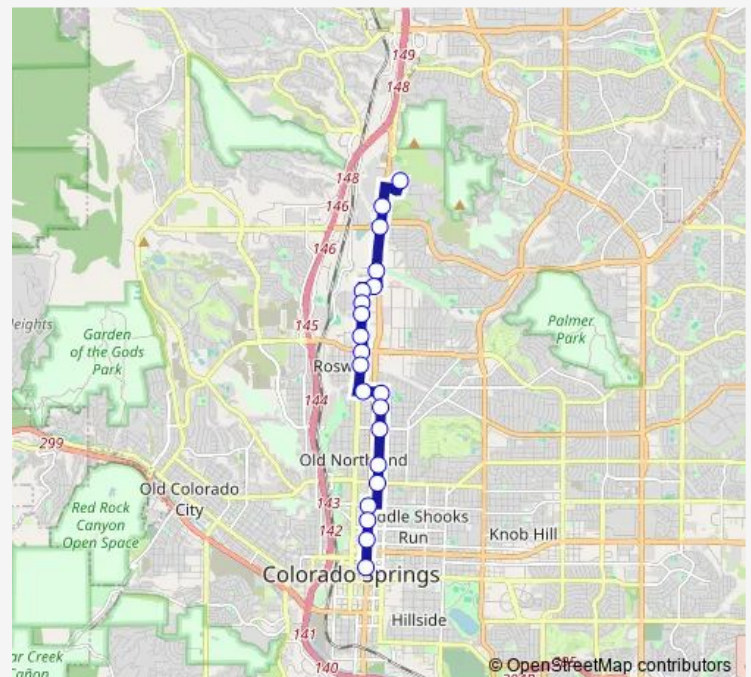

### Route schedule

Terminal — Eagle Rock/Uccs

Monday 06:30-18:30

Tuesday 06:30-18:30

Wednesday 06:30-18:30

Thursday 06:30-18:30

Friday 06:30-18:30

Saturday —

### Route info

Direction: Terminal

Stops: 21

Trip Duration: 0 hour 24 min

19 — Weber - Eagle Rock

## Route info

Direction: Eagle Rock/Uccs

Stops: 21

Trip Duration: 0 hour 21 min

**Direction**

Terminal — Nevada/Eagle Rock

21 stops

[Open route schedule](#)

## Route schedule

Terminal — Nevada/Eagle Rock

Monday 06:00-20:00

Tuesday 06:00-20:00

Wednesday 06:00-20:00

Thursday 06:00-20:00

Friday 06:00-20:00

Saturday 07:45-18:45