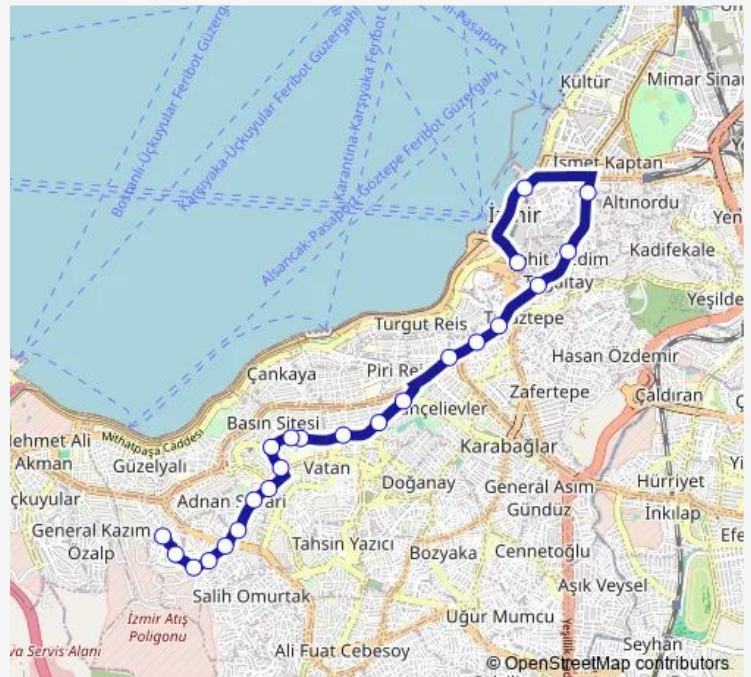

Thursday 06:00-23:30

Friday 06:00-23:30

Saturday 06:00-23:30

Sunday 06:20-23:30

Route info

Direction: Şehitler

Stops: 21

Trip Duration: 0 hour 34 min