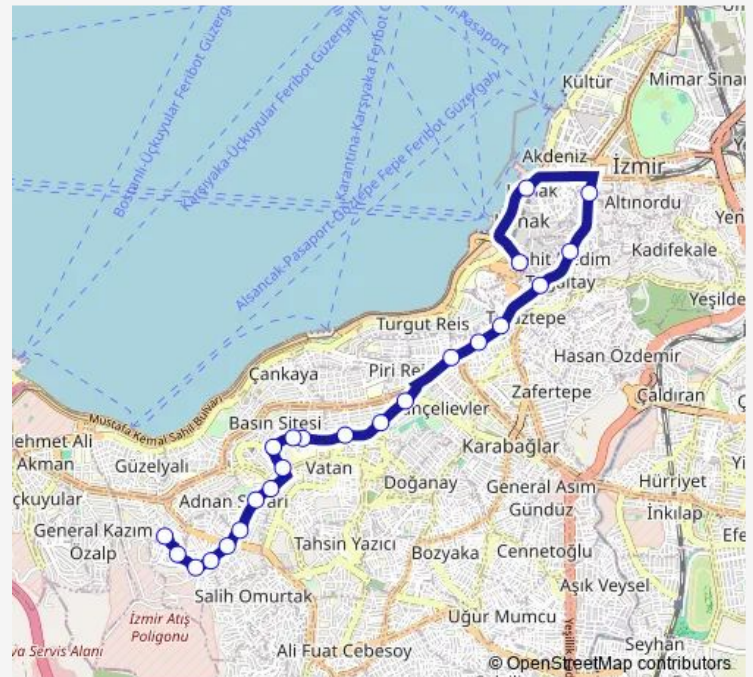

Bus 19 Şehitler - Konak

[Go to website](#)

Direction

Etnografya Müzesi — Şehitler

23 stops

[Open route schedule](#)

Etnografya Müzesi

Belediye Sarayı

Mezarlıkbaşı

Kestelli

Koruluk

Bayramyeri

Altıntaş

Üçyol Metro

Yeşilyurt İtfaiye

Karabağlar Cumhuriyet Mesleki ve Teknik Anadolu Lisesi

Yeşilyurt Çeşme

Yeşilyurt Devlet Hastanesi

Yeşilyurt Huzurevi

Basın Sitesi

Şehit Halit Taş Ortaokulu

Hasan Tahsin

Karabağlar Halk Eğitim Merkezi

Mermerci

Maliyeciler

Esendere

Şehit Üsteğmen Sadullah Sever İlkokulu

Route schedule

Etnografya Müzesi — Şehitler

Monday 00:00-23:30

Tuesday 00:00-23:30

Wednesday 00:00-23:30

Thursday 00:00-23:30

Friday 00:00-23:30

Saturday 00:00-23:30

Sunday 00:00-23:40

Route info

Direction: Etnografya Müzesi

Stops: 23

Trip Duration: 0 hour 34 min

19 — Şehitler - Konak

BusMaps