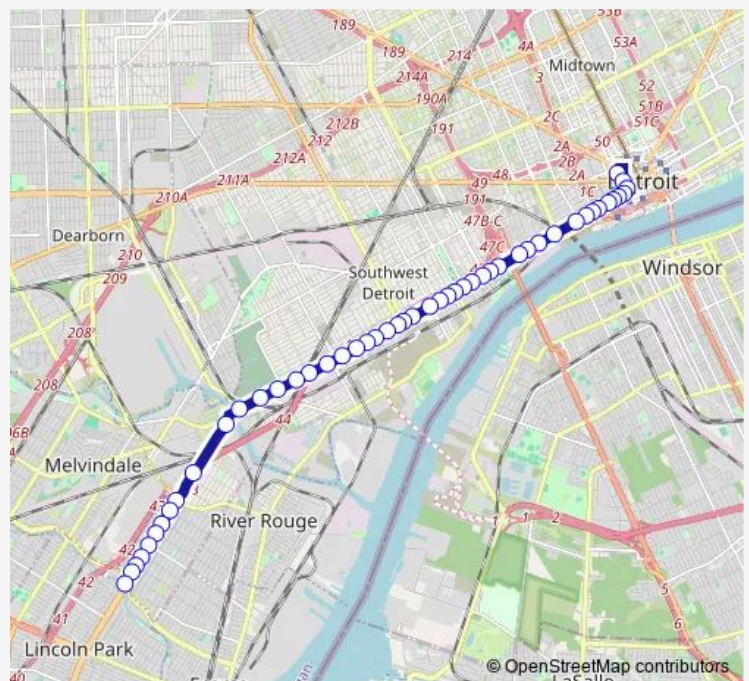

### Route schedule

Fort & W Outer Dr — Rosa Parks Transit Center - De-boarding

Monday 05:30-23:34

Tuesday 05:30-23:34

Wednesday 05:30-23:34

Thursday 05:30-23:34

Friday 05:30-23:34

Saturday 05:32-23:34

### Route info

Direction: Fort & W Outer Dr

Stops: 43

Trip Duration: 0 hour 25 min

19 — Fort

Fort & Livernois

Fort & Cavalry

Fort & Junction

## Route info

Direction: Rosa Parks Transit Center - Bay 10

Stops: 49

Trip Duration: 0 hour 26 min

Fort & Dragoon

Fort & Livernois

Fort & Rademacher

Fort & Waterman