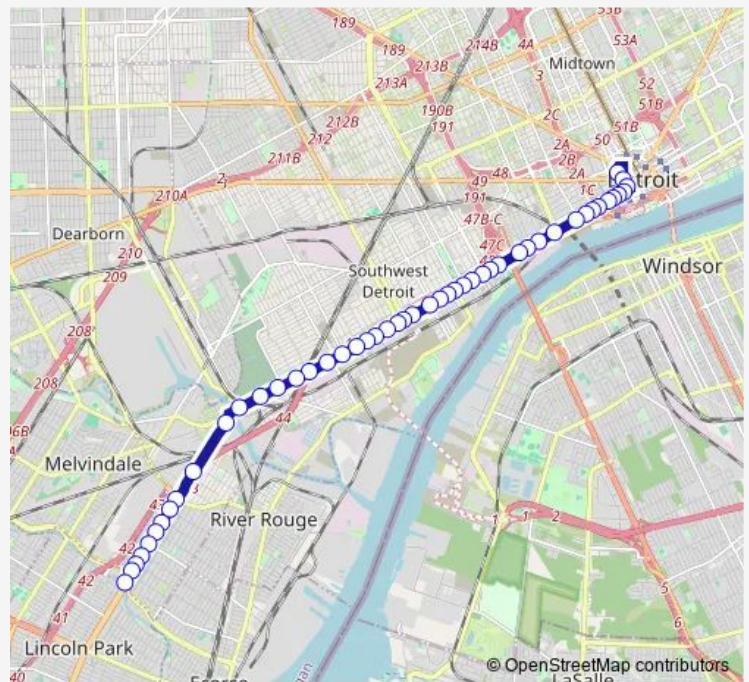

Fort & Trumbull

Fort & Rosa Parks

Fort & 14th

Fort & 18th

Fort & St Anne

Fort & 23rd

Fort & 25th

Fort & W Grand Bl

Fort & Hubbard

Fort & Scotten

Fort & Clark

Route schedule

Rosa Parks Transit Center - Bay 2 — Fort & W Outer Dr

Monday	05:00-00:03 ⁺¹
Tuesday	05:00-00:03 ⁺¹
Wednesday	05:00-00:03 ⁺¹
Thursday	05:00-00:03 ⁺¹
Friday	05:00-00:03 ⁺¹
Saturday	05:00-00:03 ⁺¹
Sunday	05:00-23:00

Route info

Direction: Rosa Parks Transit Center - Bay 2

Stops: 49

Trip Duration: 0 hour 30 min

19 — Fort

Fort & Mckinstry

Fort & Ferdinand

Fort & Junction

Fort & Waterman

Fort & Crawford

Fort & Livernois

Fort & Cavalry

Fort & Junction

Route schedule

Fort & W Outer Dr — Rosa Parks Transit Center - De-boarding

Monday 05:30-23:34