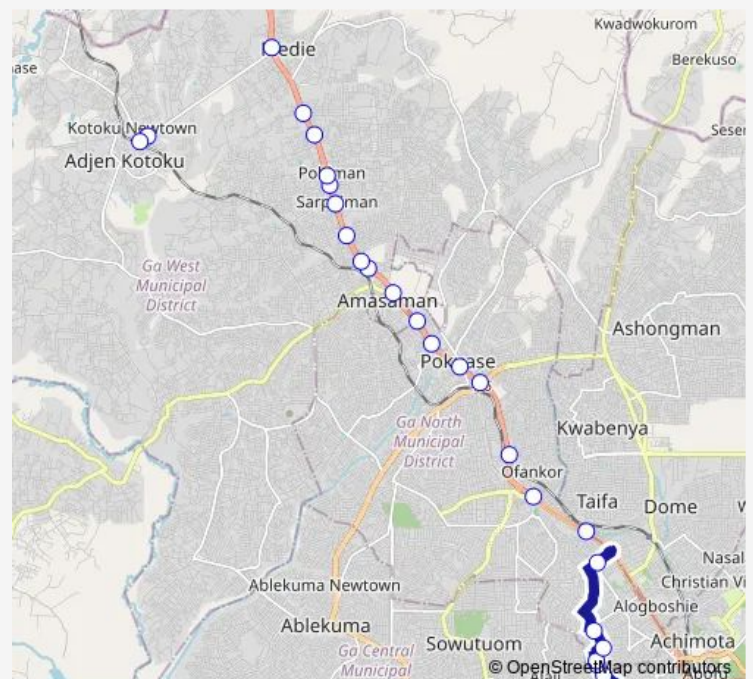

Sarpeiman

Macedonia

Add a name to the stop with Junglebus app

Route schedule

Abeka Lapaz — Kotokou

Monday 06:00

Tuesday 06:00

Wednesday 06:00

Thursday 06:00

Friday 06:00

Saturday 06:00

Sunday 06:00

Route info

Direction: Abeka Lapaz

Stops: 26

Trip Duration: 1 hour 3 min

19 — Kotokuo ↔ Abeka Lapaz

Kontunse

Satellite

Medie

School Junction

Kotokou

Direction

Kotokou — Abeka Lapaz

T-Junction Down

Mile 7 T-Junction Top

Pharmacy

Family Life

Fishpond

High Tension

Nii Boi Station

Container