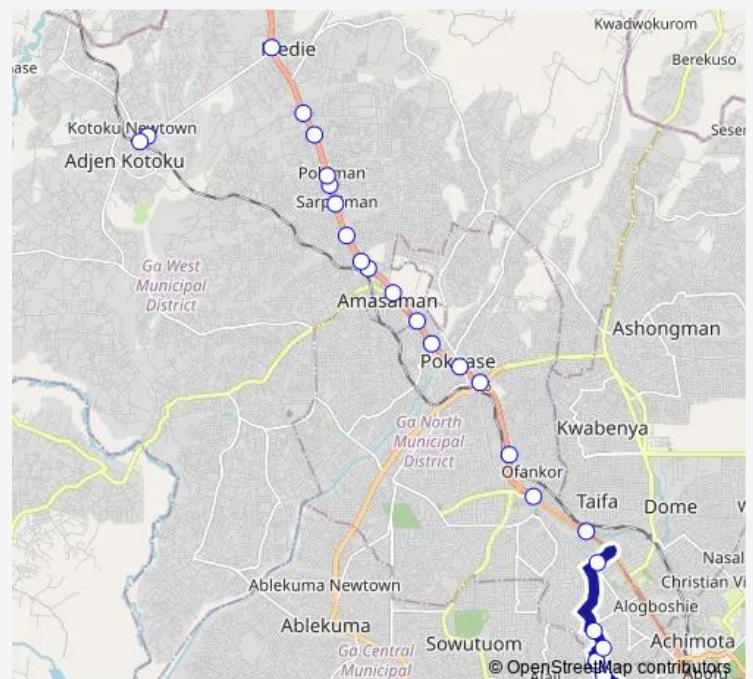

Sarpeiman

Macedonia

Add a name to the stop with Junglebus app

Route schedule

Abeka Lapaz — Kotokou

Monday 06:00

Tuesday 06:00

Wednesday 06:00

Thursday 06:00

Friday 06:00

Saturday 06:00

Sunday 06:00

Route info

Direction: Abeka Lapaz

Stops: 26

Trip Duration: 1 hour 3 min

19 — Kotokuo ↔ Abeka Lapaz

Kontunse

Satellite

Medie

School Junction

Kotokou

Direction

Kotokou — Abeka Lapaz

T-Junction Down

Mile 7 T-Junction Top

Pharmacy

Family Life

Fishpond

High Tension

Nii Boi Station

Container