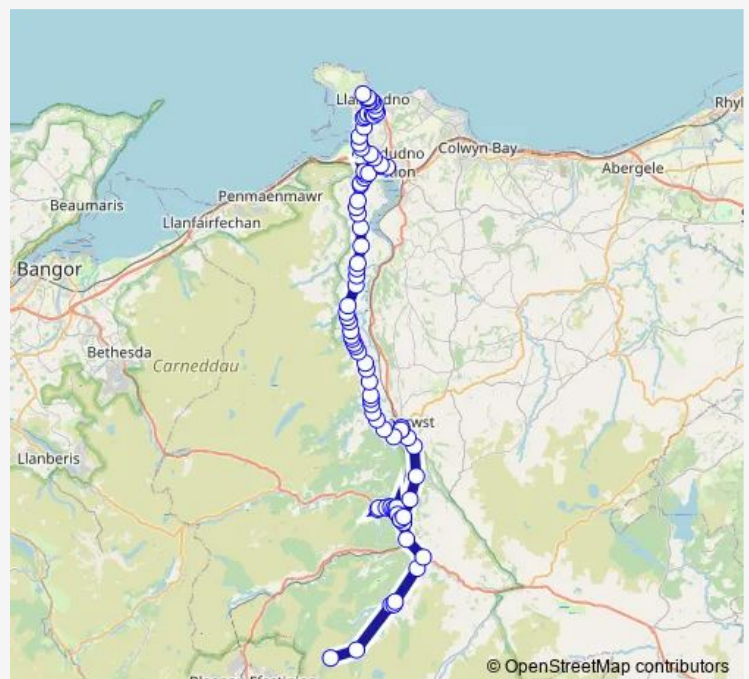

Thursday 09:45

Friday 09:45

Saturday 09:45

Sunday —

Route info

Direction: Palladium Stop B

Stops: 65

Trip Duration: 1 hour 15 min