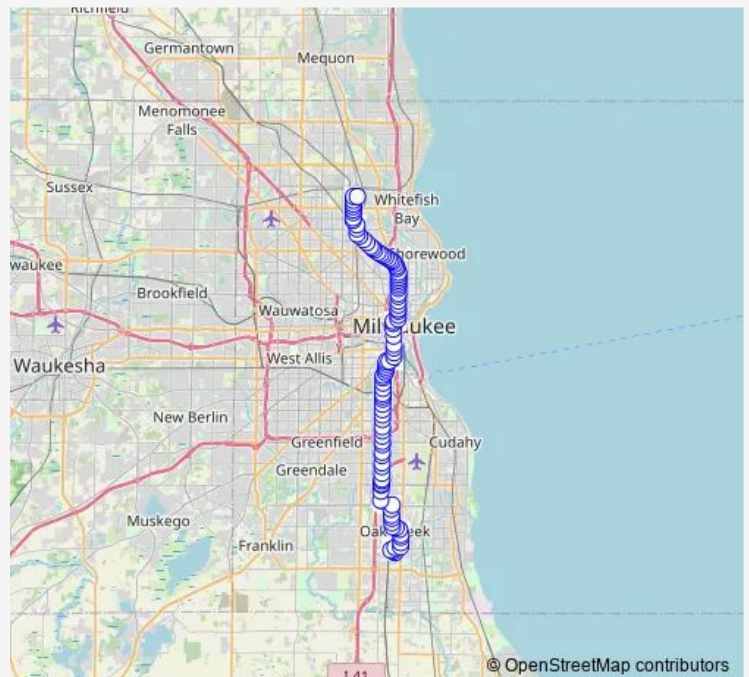

Thursday 24:21⁺¹

Friday 24:21⁺¹

Saturday 23:51-00:55⁺¹

Sunday 04:49-00:26⁺¹

Route info

Direction: Florist & Teutonia

Stops: 71

Trip Duration: 0 hour 54 min

19 — M.L. King - S.13th Street

Atkinson & N12

Atkinson & N10

Atkinson & N8

Atkinson & Keefe

DR. MLK Drive & Port Washington

DR. MLK Drive & Concordia

DR. MLK Drive & Ring

DR. MLK Drive & Burleigh

DR. MLK Drive & Chambers

DR. MLK Drive & Locust

DR. MLK Drive & Hadley

DR. MLK Drive & Center

DR. MLK Drive & Clark

DR. MLK Drive & Wright

DR. MLK Drive & North