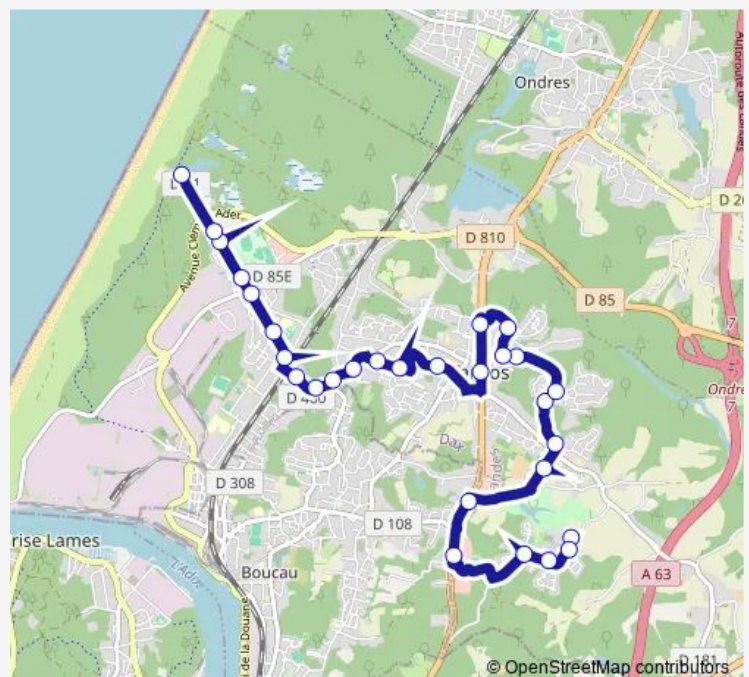

Barrat

Aygas

Rond-Point

Route schedule

Castillon — Métro Plage

Monday 06:45-20:08

Tuesday 06:45-20:08

Wednesday 06:45-20:08

Thursday 06:45-20:08

Friday 06:45-20:08

Saturday 06:45-20:08

Sunday 06:45-20:08

Route info

Direction: Castillon

Stops: 29

Trip Duration: 0 hour 26 min