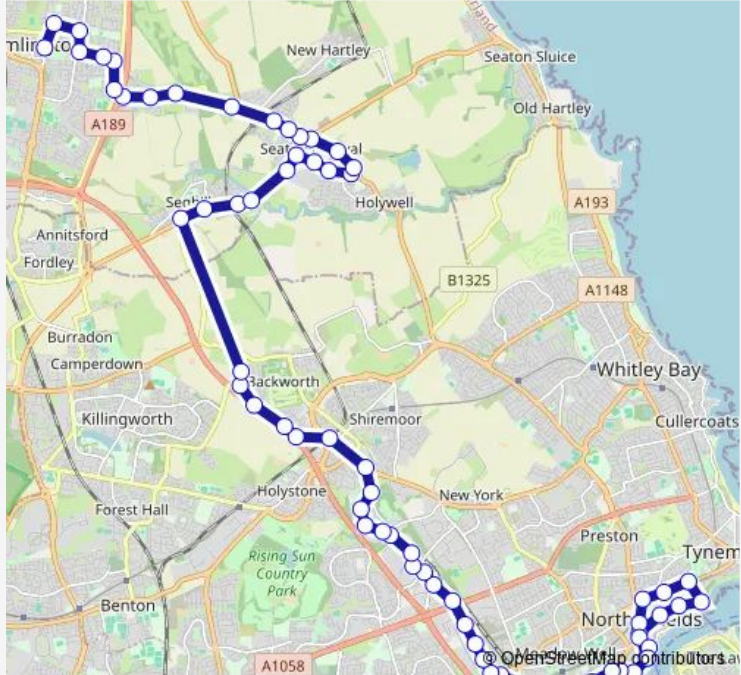

**Bus 19 North Shields Ferry - Cramlington**

[Go to website](#)

**Direction**  
 New Quay - Ferry Terminal — Dudley Lane Shops  
 68 stops  
[Open route schedule](#)

- New Quay - Ferry Terminal
- Saville Street West
- Saville Street
- Bird Street
- Union Road - Fish Quay
- Tynemouth Road-Northumberland Park
- Tynemouth Road-Council Offices
- Albion Road - Upper Camden Street
- Transport Hub
- Borough Road-Saville Street West
- Borough Road-Clive Street
- New Quay - Ferry
- Smith Dock
- Dock Road
- Howdon Road-Leisure Centre
- Howdon Road-Smiths Park
- Howdon Road-Earl Grey Way
- Howdon Road-Hayhoe Road
- Nelson Terrace
- Percy Main Metro Station
- Wallsend Road-High Flatworth

**Route schedule**  
 New Quay - Ferry Terminal — Dudley Lane Shops

Monday	06:26-20:56
Tuesday	06:26-20:56
Wednesday	06:26-20:56
Thursday	06:26-20:56
Friday	06:26-20:56
Saturday	06:26-20:56
Sunday	07:59-19:29

**Route info**  
 Direction: New Quay - Ferry Terminal  
 Stops: 68  
 Trip Duration: 1 hour 5 min

19 — North Shields Ferry - Ashington **BusMaps**

Tyne Tunnel Trading Estate

Tyne Tunnel Trading Estate

High Flatworth-Second Avenue

## Route info

Direction: Dudley Lane Shops

Stops: 57

Trip Duration: 0 hour 49 min

Railway crossing

Blake Arms

Chester Grove

Briardene Way-Killingworth Ave