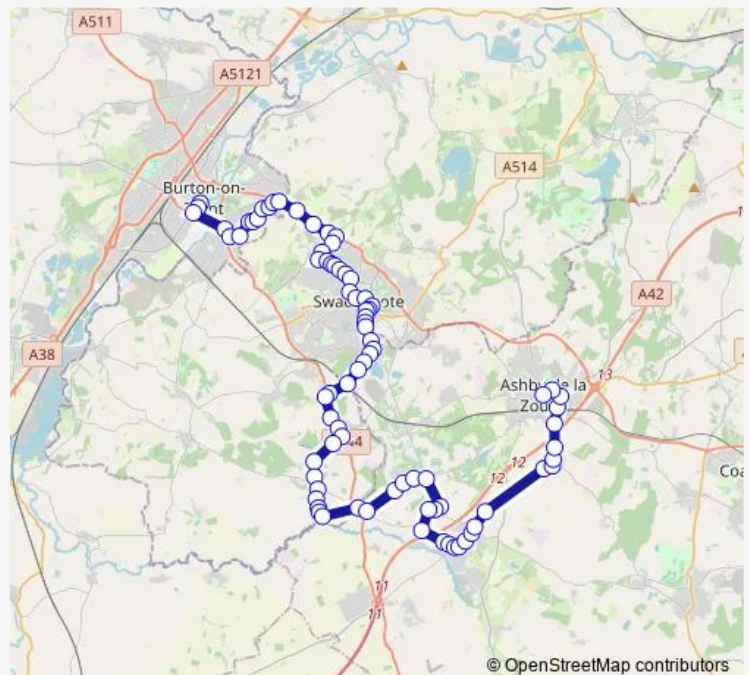

### Route schedule

Market Street — New Street

Monday 07:10-17:50

Tuesday 07:10-17:50

Wednesday 07:10-17:50

Thursday 07:10-17:50

Friday 07:10-17:50

Saturday 07:10-17:50

### Route info

Direction: Market Street

Stops: 82

Trip Duration: 1 hour 10 min

■ 19 — Burton - Swadlincote - Measham - Ashby

School Street

New Street

Masons Arms PH