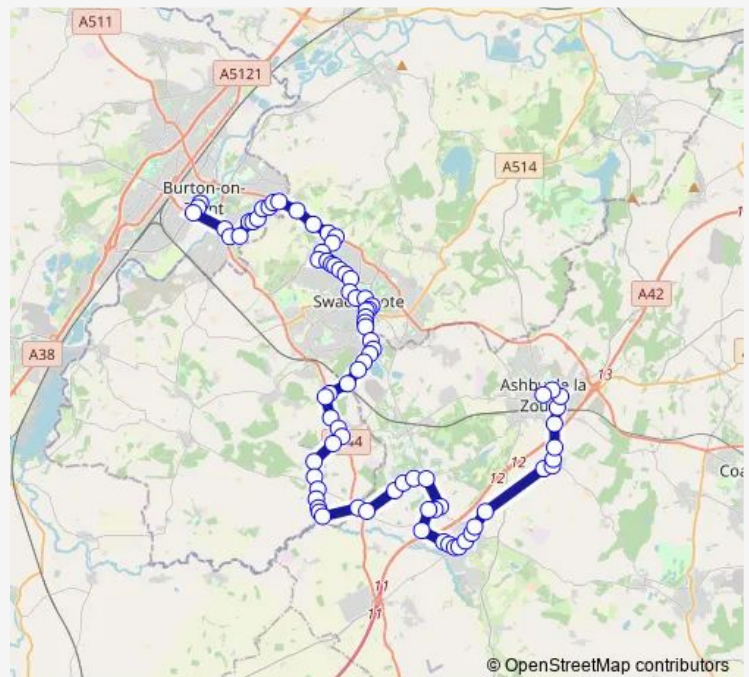

Bus 19 Burton - Swadlincote - Measham - Ashby

[Go to website](#)

Direction

Market Street — New Street

82 stops

[Open route schedule](#)

Market Street

Upper Packington Road

North Street

Hastings Way

The Gables

Ashby Road

Hall Lane

The Grange

Bull & Lion

Vicarage Lane

North Walk

The Swan

Church

Navigation Street

Burton Road

Tamworth Road

The Croft

Dysons Close

Chapel Street

Stretton View

Bon Croft Gardens

Route schedule

Market Street — New Street

Monday 07:10-08:15

Tuesday 07:10-08:15

Wednesday 07:10-08:15

Thursday 07:10-08:15

Friday 07:10-08:15

Saturday 07:35-17:50

Sunday —

Route info

Direction: Market Street

Stops: 82

Trip Duration: 1 hour 10 min

■ 19 — Burton - Swadlincote - Measham - Ashby