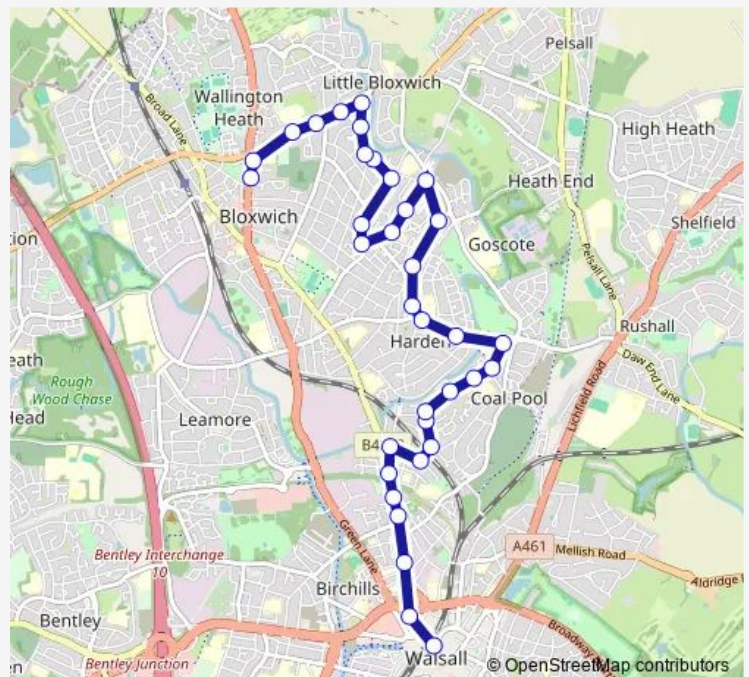

### Route schedule

Walsall Bus Station — Drake Rd

Monday 07:10-18:40

Tuesday 07:10-18:40

Wednesday 07:10-18:40

Thursday 07:10-18:40

Friday 07:10-18:40

Saturday 08:35-18:35

### Route info

Direction: Walsall Bus Station

Stops: 35

Trip Duration: 0 hour 25 min

19 — Walsall - Bloxwich via Blakenall

Dee Rd

Trent Place

Blakenall Row

## Route info

Direction: Drake Rd

Stops: 32

Trip Duration: 0 hour 27 min

Derby St

Northcote St

Wiltshire Close

Ryecroft St