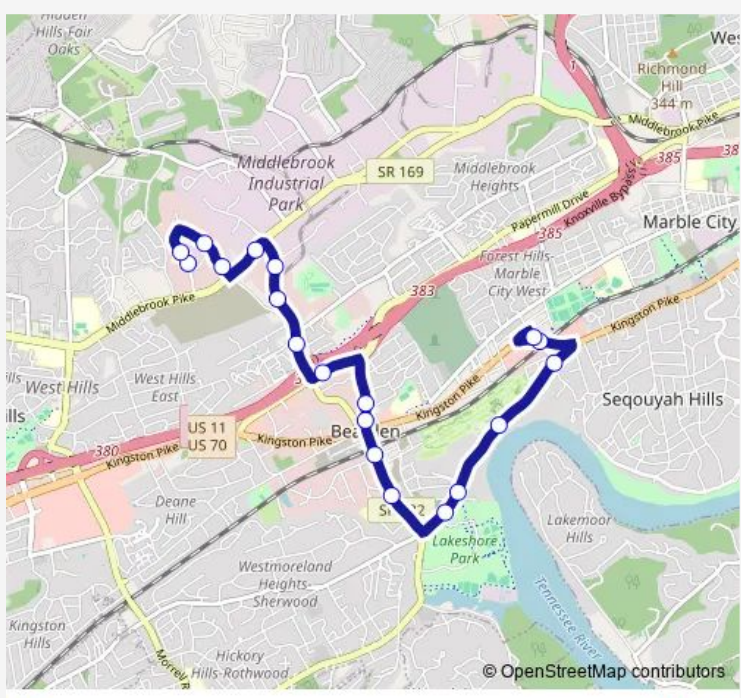

**Bus 19 19 Lakeshore/Lonas Connector**

[Go to website](#)

**Direction**  
 Dowell Springs NB At Knoxville Breast Center — Forest Park SB before Kingston Pike  
 19 stops  
[Open route schedule](#)

- Dowell Springs NB At Knoxville Breast Center
- Dowell Springs
- Old Weisgarber SB before Lonas Spring Dr.
- Old Weisgarber SB before Middlebrook Pk
- Middlebrook Pk EB @ Weisgarber Rd Po
- Weisgarber SB across from Casey Dr Nw
- Weisgarber SB At Nance
- Weisgarber SB Road past Lonas Road
- Papermill EB past Weisgarber
- Northshoresb just past Brookview Center Way
- Northshore SB before Kingston Pike
- Northshore SB at Baum
- Northshore SB at Sacred Heart Entrance
- Lyons View at Lakeshore
- Lyons View EB just past Oak Grove
- Lyons View EB at Cherokee Country Club
- Lyons View EB at Arrowhead Trail
- Kingston Pike WB @ Forest Park
- Forest Park SB before Kingston Pike

**Route schedule**  
 Dowell Springs NB At Knoxville Breast Center — Forest Park SB before Kingston Pike

Monday	07:04-18:04
Tuesday	07:04-18:04
Wednesday	07:04-18:04
Thursday	07:04-18:04
Friday	07:04-18:04
Saturday	09:04-18:04
Sunday	—

**Route info**  
 Direction: Dowell Springs NB At Knoxville Breast Center  
 Stops: 19  
 Trip Duration: 0 hour 22 min

## Route info

Direction: Forest Park SB before Kingston Pike

Stops: 32

Trip Duration: 0 hour 34 min

Lonas Road WB @Stone Hedge Drive

Lonas Road WB at Starmont

Lonas Road WB at Timber

Lonas Road WB Before Weisgarber Road