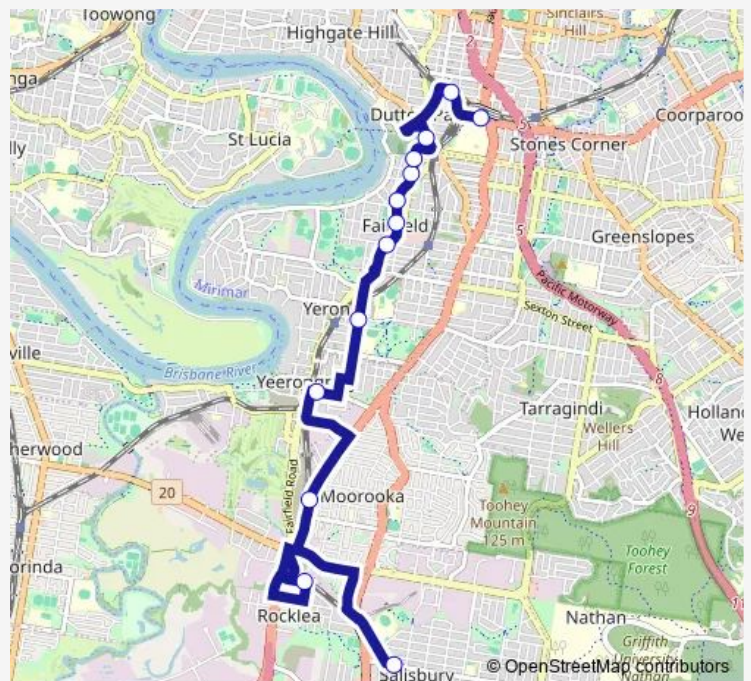

Bus 19 Salisbury - PA Hospital Stationlink

[Go to website](#)

Direction

Lillian Ave at Salisbury station — Lower Level at PA Hospital station

13 stops

[Open route schedule](#)

- Lillian Ave at Salisbury station
- Brooke St at Rocklea Railway, stop 47
- Ipswich Rd at Moorooka station
- Green St at Yeerongpilly station, stop 30
- Park Rd at Yeronga TAFE, stop 22
- Fairfield Rd near Ashby St, stop 18a
- Home St at Brougham Street, stop 17A
- Home St at Victoria Street, stop 16A
- Fairfield Rd at Fenton Street, stop 14a
- Fairfield Rd at Princess Street, stop 13a
- Annerley Rd at Cemetery, stop 13/18
- Boggo Road station, platform 5
- Lower Level at PA Hospital station

Route schedule

Lillian Ave at Salisbury station — Lower Level at PA Hospital station

Monday	04:58-00:32 ⁺¹
Tuesday	04:58-00:32 ⁺¹
Wednesday	04:58-00:32 ⁺¹
Thursday	04:58-00:32 ⁺¹
Friday	04:58-01:32 ⁺¹
Saturday	06:03-01:33 ⁺¹
Sunday	06:03-23:33

Route info

Direction: Lillian Ave at Salisbury station

Stops: 13

Trip Duration: 0 hour 29 min

19 — Salisbury - PA Hospital Stationlink

Direction

PA Hospital station, platform 2 — Lillian Ave at Salisbury station

Thursday 04:21-00:21⁺¹

Friday 04:21-00:51⁺¹

Saturday 05:22-00:52⁺¹

Sunday 05:22-22:52

Route info

Direction: PA Hospital station, platform 2

Stops: 13

Trip Duration: 0 hour 32 min