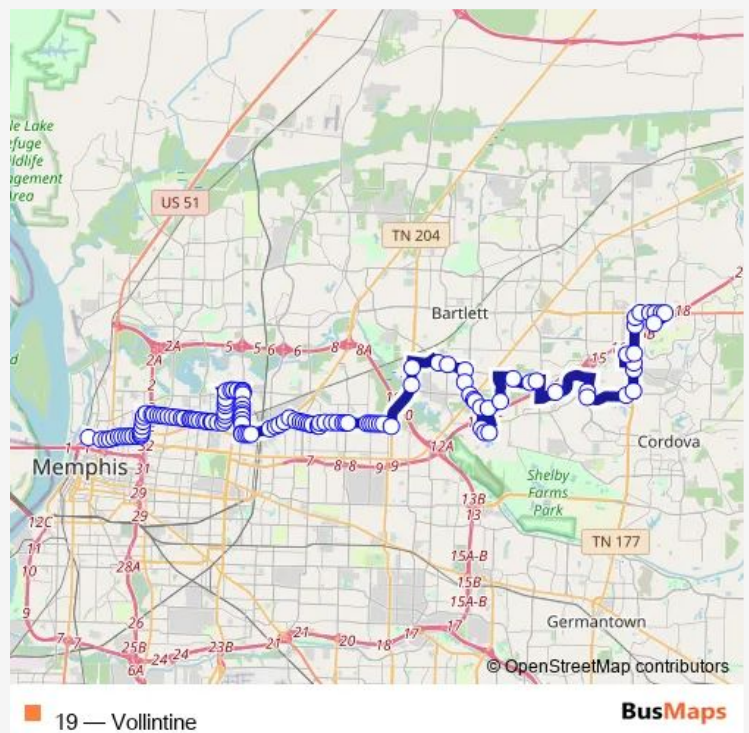

### Direction

Summer Ave@Mendenhall Rd — William Hudson Transit Center

86 stops

[Open route schedule](#)

Summer Ave@Mendenhall Rd

Macon@Berclair

Macon@Pallwood

Macon@Weiner

Jackson Ave@Macon Rd

### Route schedule

Summer Ave@Mendenhall Rd — William Hudson Transit Center

Monday 06:45-18:45

Tuesday 06:45-18:45

Wednesday 06:45-18:45

Thursday 06:45-18:45

Friday 06:45-18:45

Saturday 09:45-17:45

### Route info

Direction: Summer Ave@Mendenhall Rd

Stops: 86

Trip Duration: 0 hour 46 min

Jackson Ave@Hudson

Jackson Ave@Pope

Jackson Ave@Pope

Jackson Ave@Warford