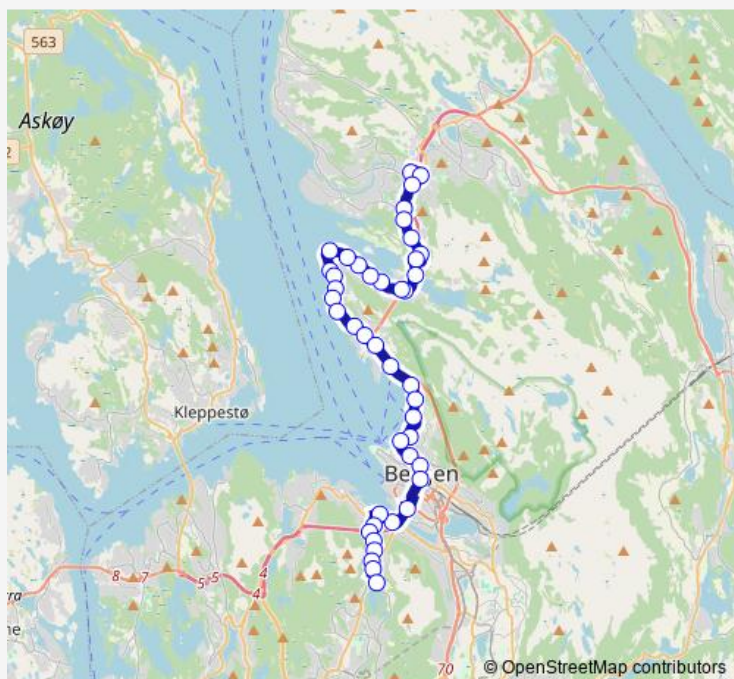

Friday —

Saturday 08:28-10:58

Sunday —

Route info

Direction: Eidsvåg snuplass

Stops: 22

Trip Duration: 0 hour 25 min

19 — Åsane - Løvstakkskiftet

BusMaps

Direction

Løvstakskiftet — Åsane terminal

43 stops

[Open route schedule](#)

Løvstakskiftet

Klavusteinen

Hamrehaugen