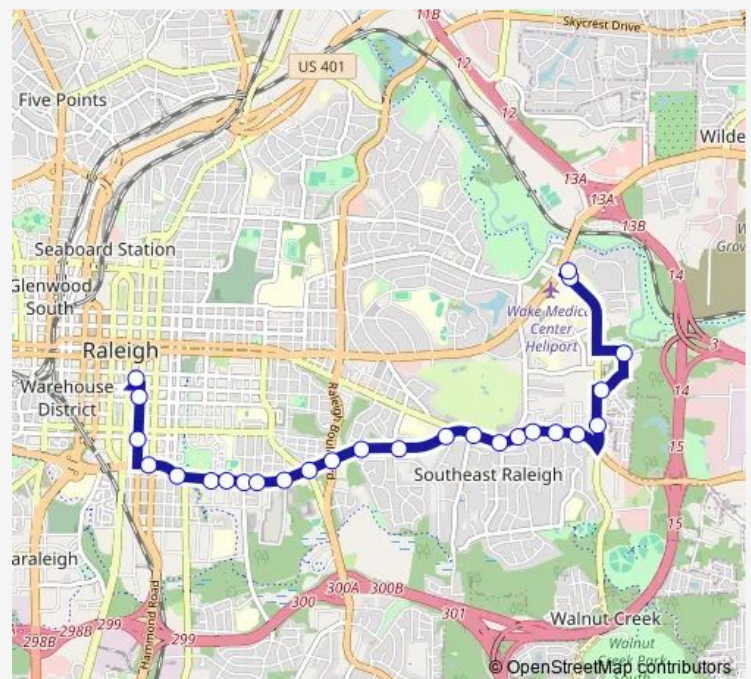

Martin Luther King Jr Blvd at Peyton St (Eb)

Martin Luther King Jr Blvd at Glenbrook Dr (Eb)

Poole Rd at Rose Ln (Eb)

Poole Rd at Beverly Dr (Eb)

Poole Rd at Ashford St

Poole Rd at King Richard Rd

Poole Rd at Rawls Dr (Eb)

Poole Rd at Cooper Rd (Eb)

Route schedule

Goraleigh Station — Calumet Dr at Sunnybrook Rd

Monday 06:00-23:30

Tuesday 06:00-23:30

Wednesday 06:00-23:30

Thursday 06:00-23:30

Friday 06:00-23:30

Saturday 06:00-23:30

Sunday 06:00-22:30

Route info

Direction: Goraleigh Station

Stops: 26

Trip Duration: 0 hour 27 min

19 — MLK/Sunnybrook

Sunnybrook Rd at Poole Rd (Nb)

Sungate Blvd at Sunnybrook Rd

Michael J Smith Ln at Carl Sandburg Ct

Sunnybrook Rd at Calumet Dr (Wakemed Medical Park)

Calumet Dr at Sunnybrook Rd

Direction

Calumet Dr at Sunnybrook Rd — Goraleigh Station