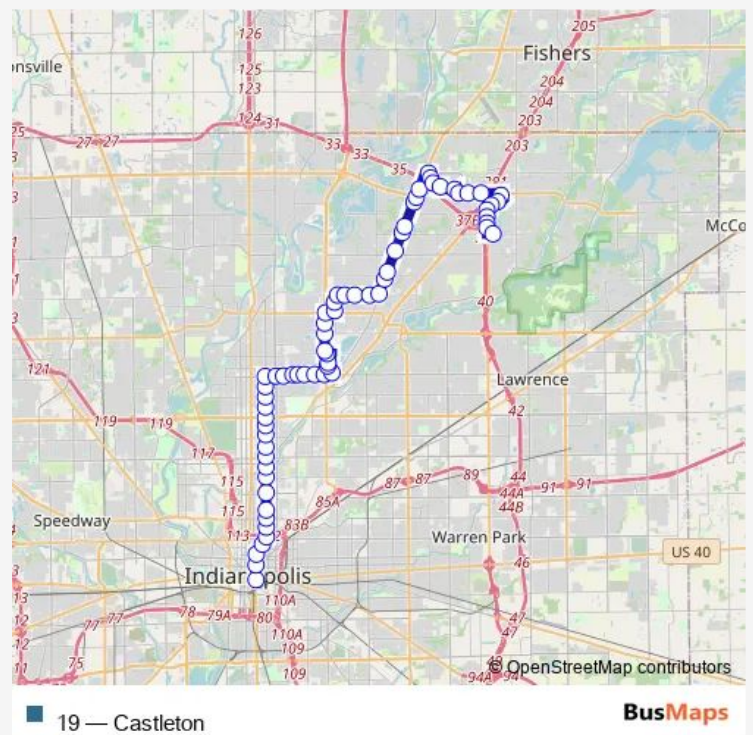

Perimeter Rd & Knue Rd - Sears Store

JC Penney & Castleton Square

Castle Corner Dr - 8413 N

Castleton Corner Dr & 85th St

Route schedule

7129 E 75th St at Shadeland — CTC-F

Monday 04:34-22:28

Tuesday 04:34-22:28

Wednesday 04:34-22:28

Thursday 04:34-22:28

Friday 04:34-22:28

Saturday 18:07-20:27

Sunday —

Route info

Direction: 7129 E 75th St at Shadeland

Stops: 70

Trip Duration: 1 hour 9 min

Allisonville Rd & Shopping Center Dr

Allisonville Rd & 82nd St

Allisonville Rd & Plantation Dr

Allisonville Rd & 79th St

Allisonville Rd & 77th St

Allisonville Rd & 75th St

Allisonville Rd & 72nd St