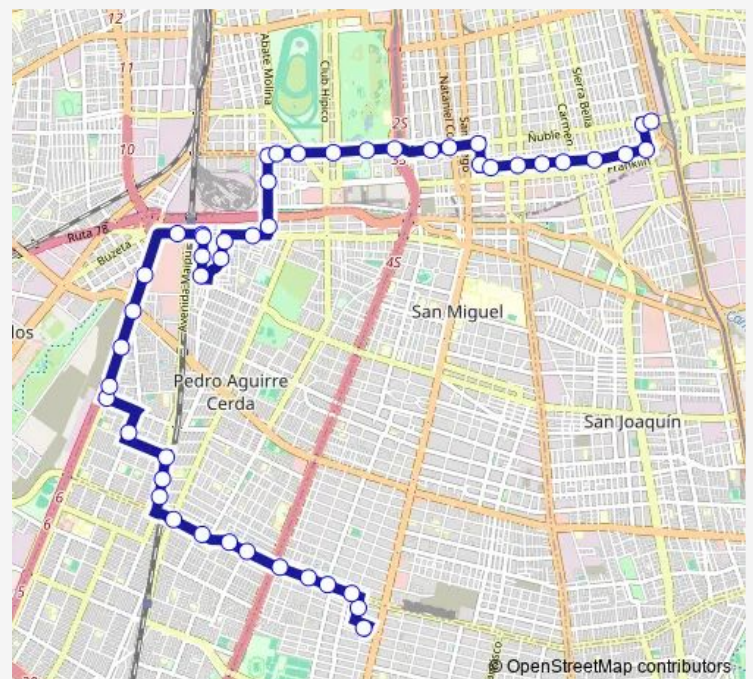

Pa677-Bascuñán Guerrero / esq. Isabel Riquelme

Pa659-Av. Alc. Carlos Valdovinos / esq. Belén

Route schedule

Pa637-Franklin / esq. Avenida Portugal — Pg1585-Parada / Est. Intermodal Lo Ovalle

Monday	00:00
Tuesday	00:00
Wednesday	00:00
Thursday	00:00
Friday	00:00
Saturday	00:00
Sunday	00:00

Route info

Direction: Pa637-Franklin / esq. Avenida Portugal

Stops: 51

Trip Duration: 0 hour 39 min

H07 — (M) Īĳ½Uble - (M) Lo Ovalle

Pa574-Av. Alc. Carlos Valdovinos / esq. Valenzuela Llanos

Ph1650-Central Nino García / esq. Av. Carlos Valdovinos