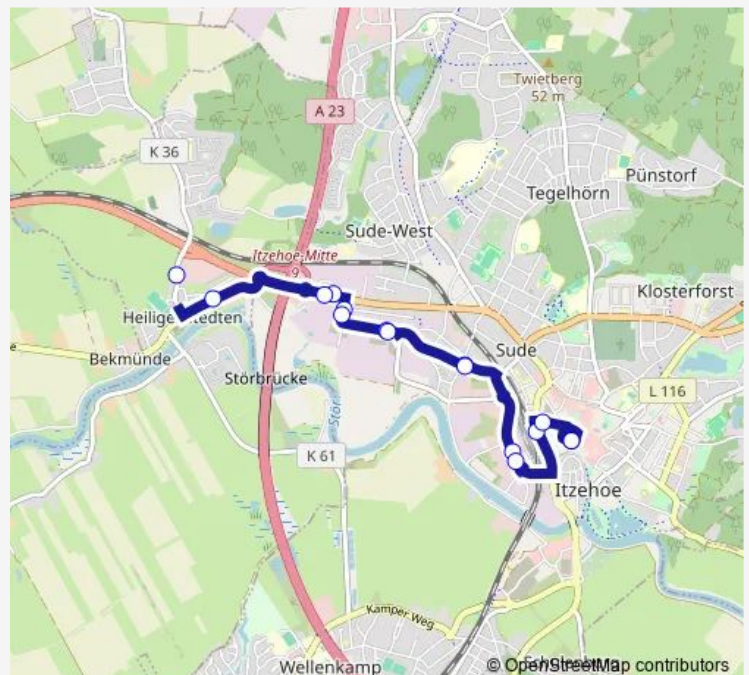

### Direction

Itzehoe, ZOB — Itzehoe, ZOB

16 stops

[Open route schedule](#)

Itzehoe, ZOB

Bf. Itzehoe (Adenauerallee)

Itzehoe, Carl-Zeiss-Straße

Itzehoe, Liethberg

Itzehoe, Liethberg

Itzehoe, Carl-Zeiss-Straße

Bf. Itzehoe (Viktoriastraße)

Itzehoe, ZOB

### Route schedule

Itzehoe, ZOB — Itzehoe, ZOB

Monday 05:31-20:31

Tuesday 05:31-20:31

Wednesday 05:31-20:31

Thursday 05:31-20:31

Friday 05:31-20:31

Saturday 06:01-19:01

### Route info

Direction: Itzehoe, ZOB

Stops: 16

Trip Duration: 0 hour 24 min

6106 Bus time schedules and route maps are available in an offline PDF at [busmaps.com](https://busmaps.com). Use the [busmaps.com](https://busmaps.com) website to see live bus times, train schedule or subway schedule, and step-by-step directions for all public transit in Itzehoe